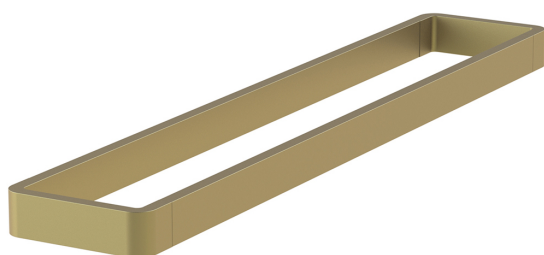

SPECIFICATION SHEET

COLLECTION: MUSE

PRODUCT CODE: MUS-184-60-SBR

ACCESSORY TYPE

Towel Rail

STYLE

Square

COLLECTION NAME

Muse

FINISH

Satin Brass

GUARANTEE

10 Year Guarantee

MOUNTING

Wall Mounted

tel: 01934 744466
email: sales@vado.com
www.vado.com