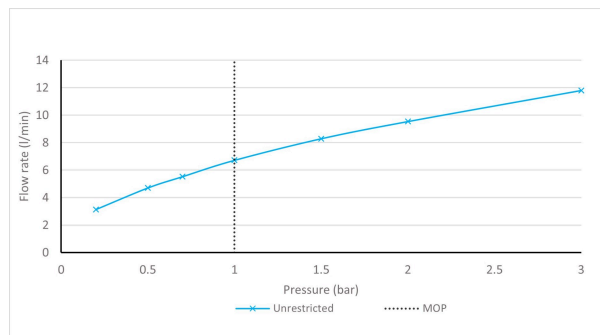

SPECIFICATION SHEET

COLLECTION: CAMEO
PRODUCT CODE: CAM-150-SBR

The flow rate displayed is calculated using ideal system conditions. This result should only be taken as an indication as the flow rate may vary depending on the specific in-situ configuration.

STYLE

Square

SPARE PARTS

ceramic cartridge C-002-N25

WITH WATER FLOW AERATOR

No

WITH SWIVEL SPOUT

with Swivel Spout