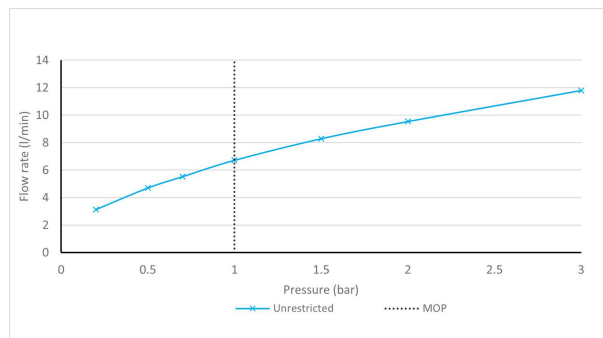

SPECIFICATION SHEET

COLLECTION: CAMEO
PRODUCT CODE: CAM-150-MW

The flow rate displayed is calculated using ideal system conditions. This result should only be taken as an indication as the flow rate may vary depending on the specific in-situ configuration.

STYLE

Square

SPARE PARTS

ceramic cartridge C-002-N25

WITH WATER FLOW AERATOR

No

WITH SWIVEL SPOUT

with Swivel Spout