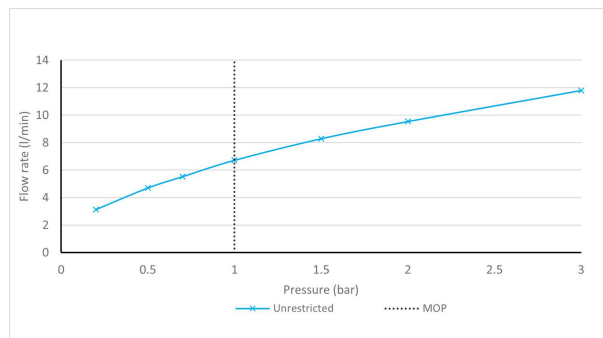

SPECIFICATION SHEET

COLLECTION: CAMEO
PRODUCT CODE: CAM-150-CP

The flow rate displayed is calculated using ideal system conditions. This result should only be taken as an indication as the flow rate may vary depending on the specific in-situ configuration.

STYLE

Square

SPARE PARTS

ceramic cartridge C-002-N25

WITH WATER FLOW AERATOR

No

WITH SWIVEL SPOUT

with Swivel Spout