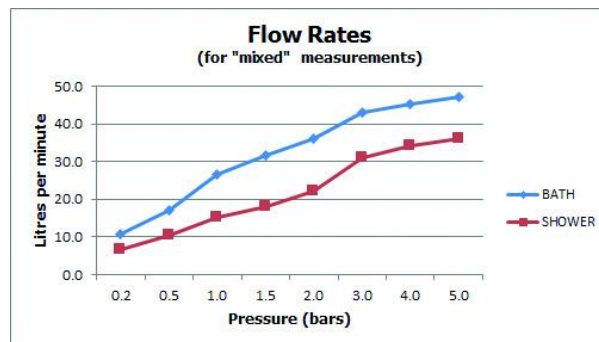

# SPECIFICATION SHEET

COLLECTION: ZOO

PRODUCT CODE: ZOO-130+K-C/P

The flow rate displayed is calculated using ideal system conditions. This result should only be taken as an indication as the flow rate may vary depending on the specific in-situ configuration.