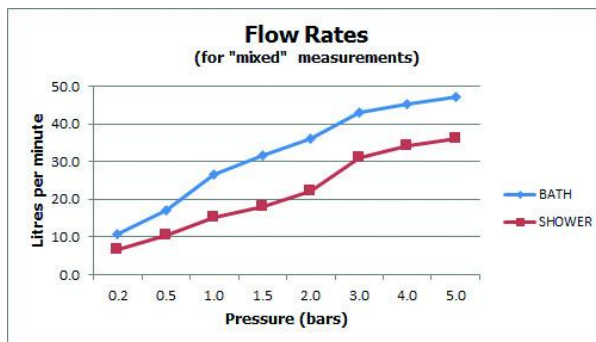

# SPECIFICATION SHEET

COLLECTION: ZOO

PRODUCT CODE: ZOO-130+K-C/P

The flow rate displayed is calculated using ideal system conditions. This result should only be taken as an indication as the flow rate may vary depending on the specific in-situ configuration.