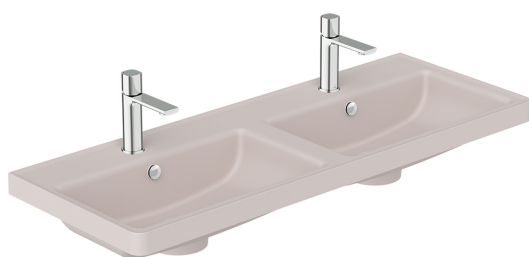

SPECIFICATION SHEET

COLLECTION: CAMEO
PRODUCT CODE: CAM-BM12-PC

FINISH

Pink Clay

COLLECTION NAME

Cameo

GUARANTEE

6 Year Guarantee

FURNITURE TYPE

Inset Basin

BASIN TYPE

Inset Basin

SIZE

1200mm

SIZE

1200mm

BASIN MATERIAL

Mineral Cast

OVERFLOW

Yes (Overflow Cover Not Included)

tel: 01934 744466
email: sales@vado.com
www.vado.com

WHERE INSPIRATION FLOWS
TAPS | SHOWERS | FURNITURE

SPECIFICATION SHEET

COLLECTION: CAMEO
PRODUCT CODE: CAM-BM12-PC