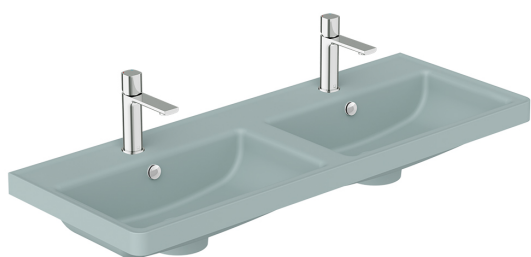

SPECIFICATION SHEET

COLLECTION: CAMEO
PRODUCT CODE: CAM-BM12-CB

FINISH

Cove Blue

COLLECTION NAME

Cameo

GUARANTEE

6 Year Guarantee

FURNITURE TYPE

Inset Basin

BASIN TYPE

Inset Basin

SIZE

1200mm

SIZE

1200mm

BASIN MATERIAL

Mineral Cast

OVERFLOW

Yes (Overflow Cover Not Included)

tel: 01934 744466
email: sales@vado.com
www.vado.com

WHERE INSPIRATION FLOWS
TAPS | SHOWERS | FURNITURE

SPECIFICATION SHEET

COLLECTION: CAMEO
PRODUCT CODE: CAM-BM12-CB