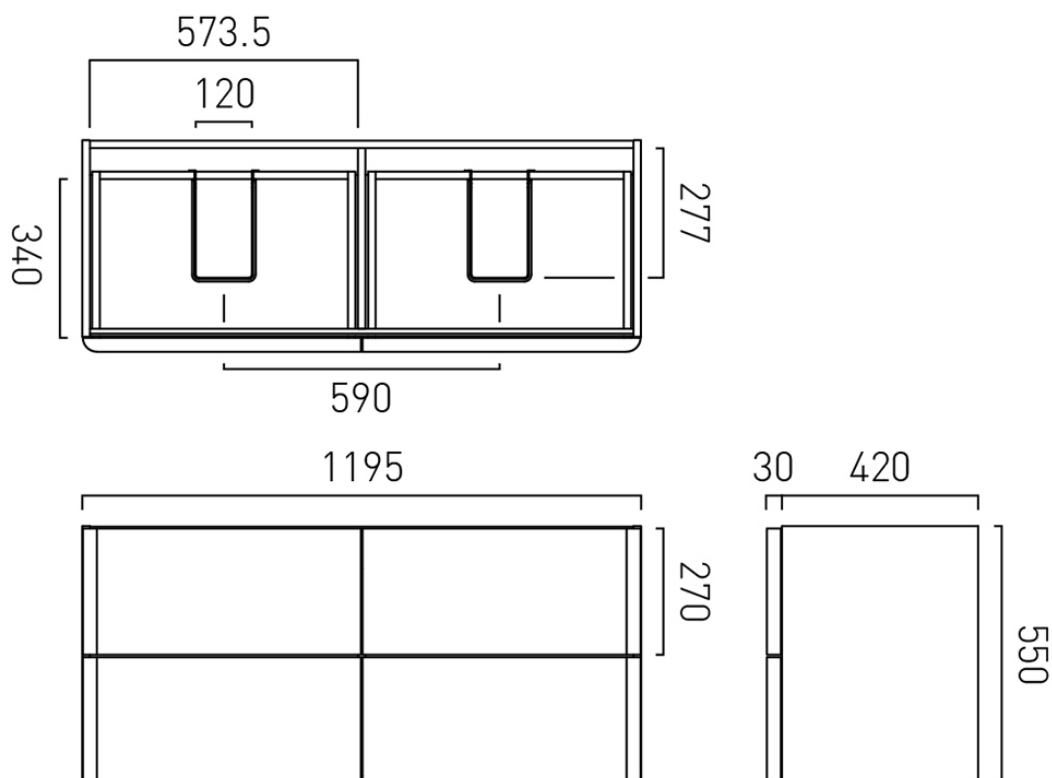

TECHNICAL DRAWING

COLLECTION: CAMEO
PRODUCT CODE: CAM-F1200-NO

tel: 01934 744466
email: sales@vado.com
www.vado.com

WHERE INSPIRATION FLOWS
TAPS | SHOWERS | FURNITURE