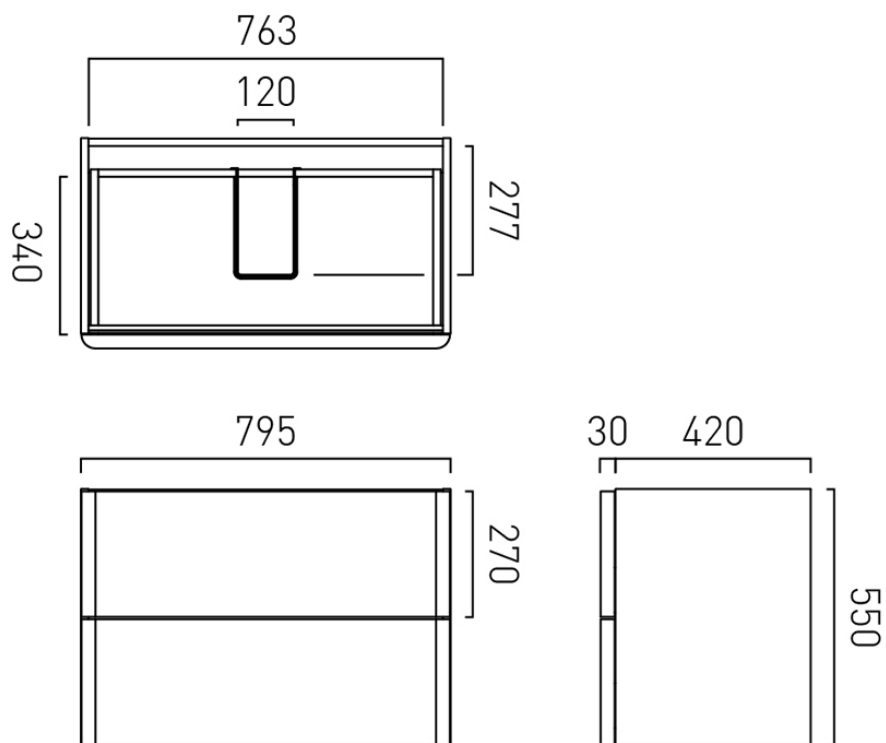

BASIN SUITABILITY

Cameo, 800mm Basins

FIXING LOCATION

100mm from top of unit

tel: 01934 744466
email: sales@vado.com
www.vado.com

WHERE INSPIRATION FLOWS
TAPS | SHOWERS | FURNITURE

SPECIFICATION SHEET

COLLECTION: CAMEO
PRODUCT CODE: CAM-F800-NO

SPACE SAVING SOLUTION

Bottle trap cut out in top drawer

NOTES

Use dimension from the chosen basin waste to align waste centres

TECHNICAL DRAWING

COLLECTION: CAMEO
PRODUCT CODE: CAM-F800-NO

tel: 01934 744466
email: sales@vado.com
www.vado.com