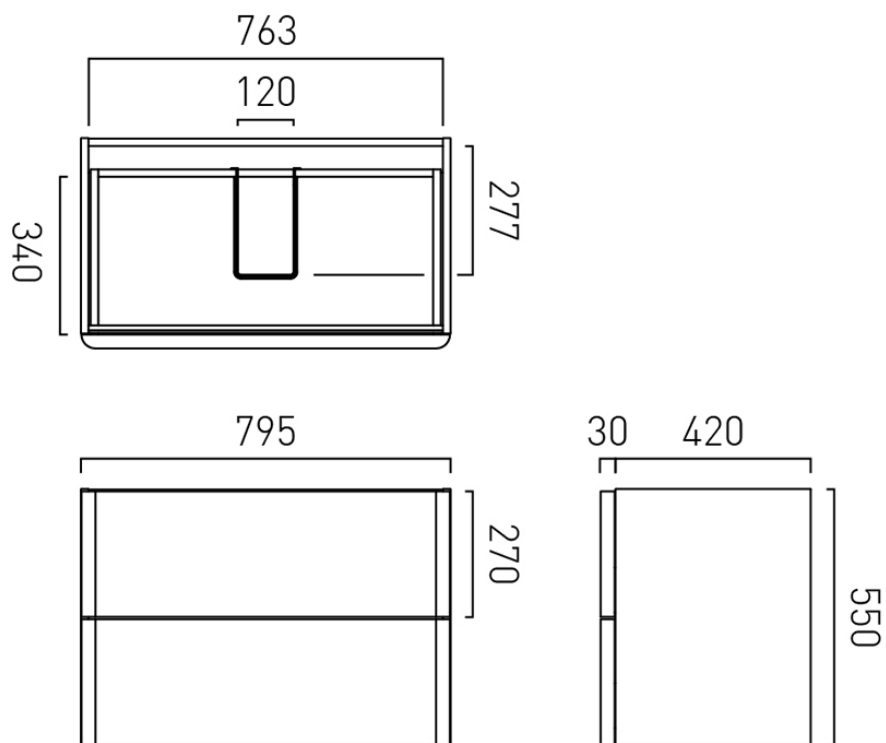

TECHNICAL DRAWING

COLLECTION: CAMEO
PRODUCT CODE: CAM-F800-AB

tel: 01934 744466
email: sales@vado.com
www.vado.com

WHERE INSPIRATION FLOWS
TAPS | SHOWERS | FURNITURE