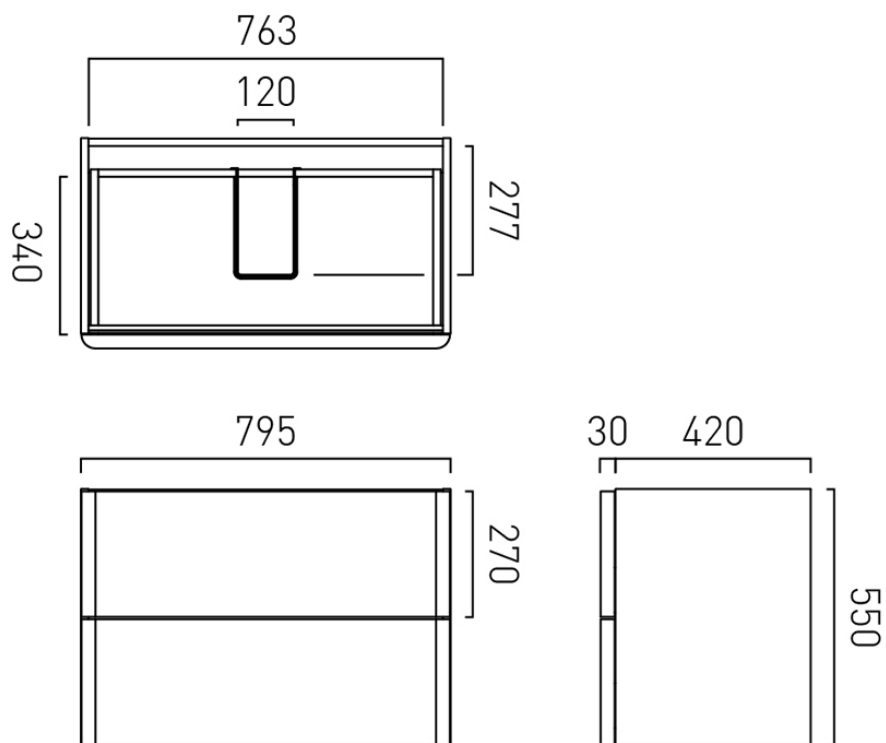

BASIN SUITABILITY

Cameo, 800mm Basins

FIXING LOCATION

100mm from top of unit

tel: 01934 744466
email: sales@vado.com
www.vado.com

WHERE INSPIRATION FLOWS
TAPS | SHOWERS | FURNITURE

SPECIFICATION SHEET

COLLECTION: CAMEO
PRODUCT CODE: CAM-F800-AB

SPACE SAVING SOLUTION

Bottle trap cut out in top drawer

NOTES

Use dimension from the chosen basin to align waste centres

TECHNICAL DRAWING

COLLECTION: CAMEO
PRODUCT CODE: CAM-F800-AB

tel: 01934 744466
email: sales@vado.com
www.vado.com