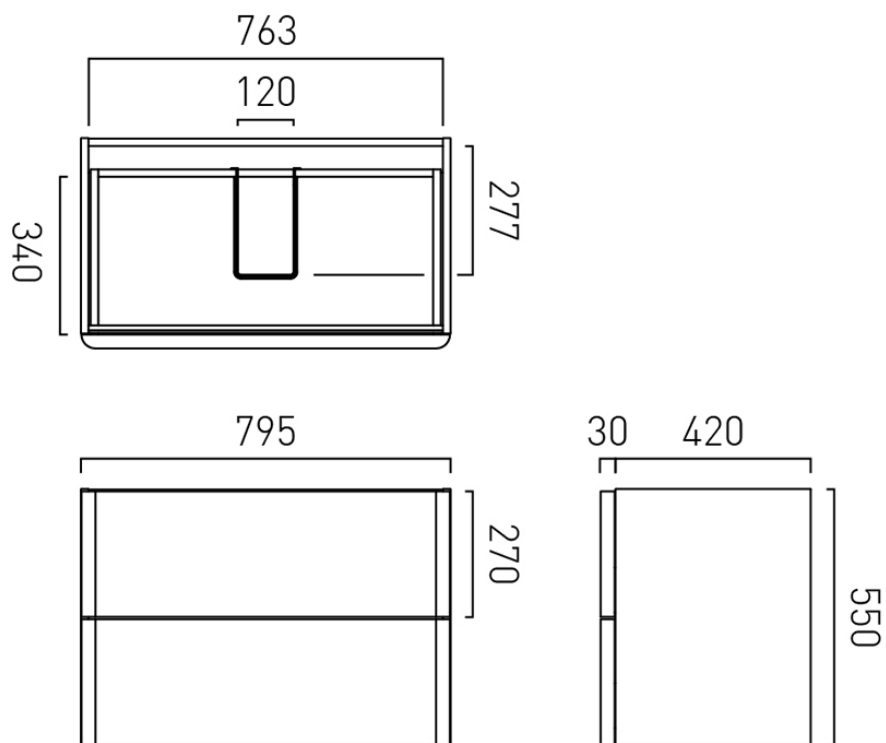

BASIN SUITABILITY

Cameo, 800mm Basins

FIXING LOCATION

100mm from top of unit

tel: 01934 744466
email: sales@vado.com
www.vado.com

WHERE INSPIRATION FLOWS
TAPS | SHOWERS | FURNITURE

SPECIFICATION SHEET

COLLECTION: CAMEO
PRODUCT CODE: CAM-F800-PC

SPACE SAVING SOLUTION

Bottle trap cut out in top drawer

NOTES

Use dimension from the chosen basin waste to align waste centres

TECHNICAL DRAWING

COLLECTION: CAMEO
PRODUCT CODE: CAM-F800-PC

tel: 01934 744466
email: sales@vado.com
www.vado.com