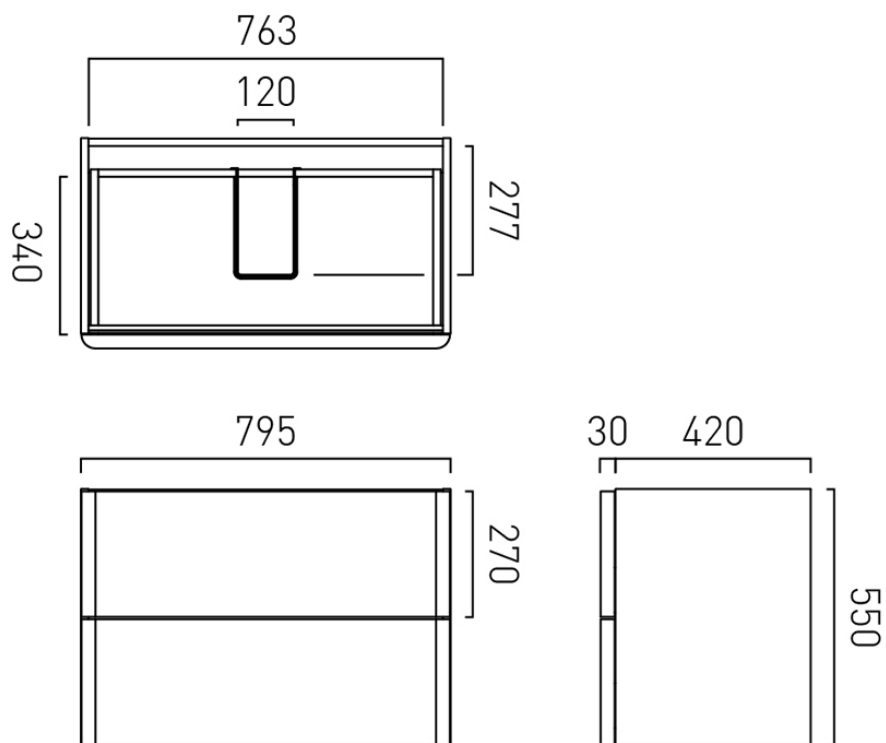

BASIN SUITABILITY

Cameo, 800mm Basins

FIXING LOCATION

100mm from top of unit

tel: 01934 744466
email: sales@vado.com
www.vado.com

WHERE INSPIRATION FLOWS
TAPS | SHOWERS | FURNITURE

SPECIFICATION SHEET

COLLECTION: CAMEO
PRODUCT CODE: CAM-F800-PC

SPACE SAVING SOLUTION

Bottle trap cut out in top drawer

NOTES

Use dimension from the chosen basin to align waste centres

TECHNICAL DRAWING

COLLECTION: CAMEO
PRODUCT CODE: CAM-F800-PC

tel: 01934 744466
email: sales@vado.com
www.vado.com