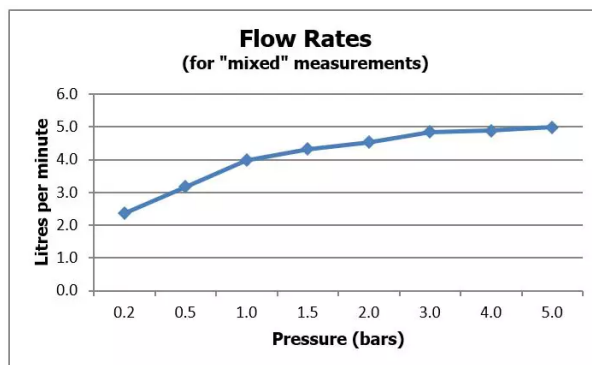

SPECIFICATION SHEET

COLLECTION: KNURLED ACCENTS
PRODUCT CODE: ORI-209S/A-CPK

The flow rate displayed is calculated using ideal system conditions. This result should only be taken as an indication as the flow rate may vary depending on the specific in-situ configuration.