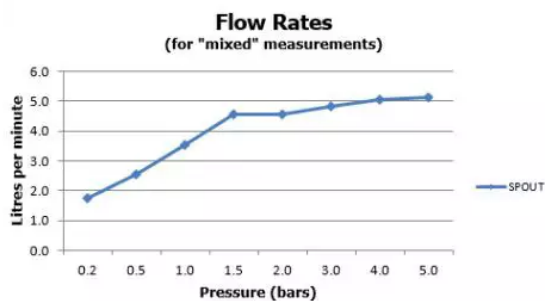

# SPECIFICATION SHEET

COLLECTION: ORIGINS  
PRODUCT CODE: ORI-200/SB-C/P

The flow rate displayed is calculated using ideal system conditions. This result should only be taken as an indication as the flow rate may vary depending on the specific in-situ configuration.