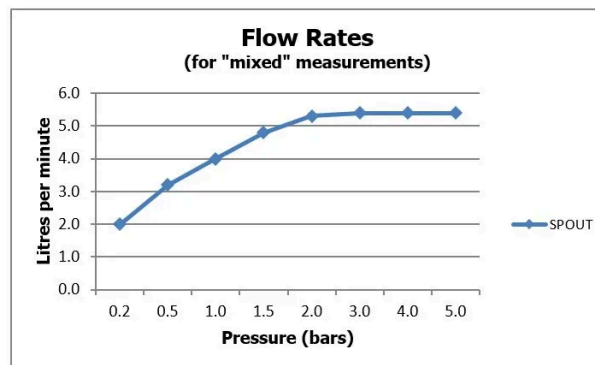

# SPECIFICATION SHEET

COLLECTION: KNURLED ACCENTS  
PRODUCT CODE: ORI-200/SB-CPK

The flow rate displayed is calculated using ideal system conditions. This result should only be taken as an indication as the flow rate may vary depending on the specific in-situ configuration.