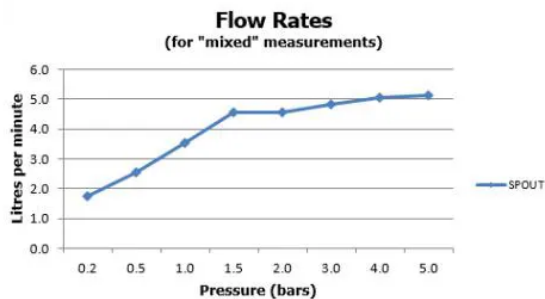

SPECIFICATION SHEET

COLLECTION: ORIGINS
PRODUCT CODE: ORI-200/CC-C/P

The flow rate displayed is calculated using ideal system conditions. This result should only be taken as an indication as the flow rate may vary depending on the specific in-situ configuration.