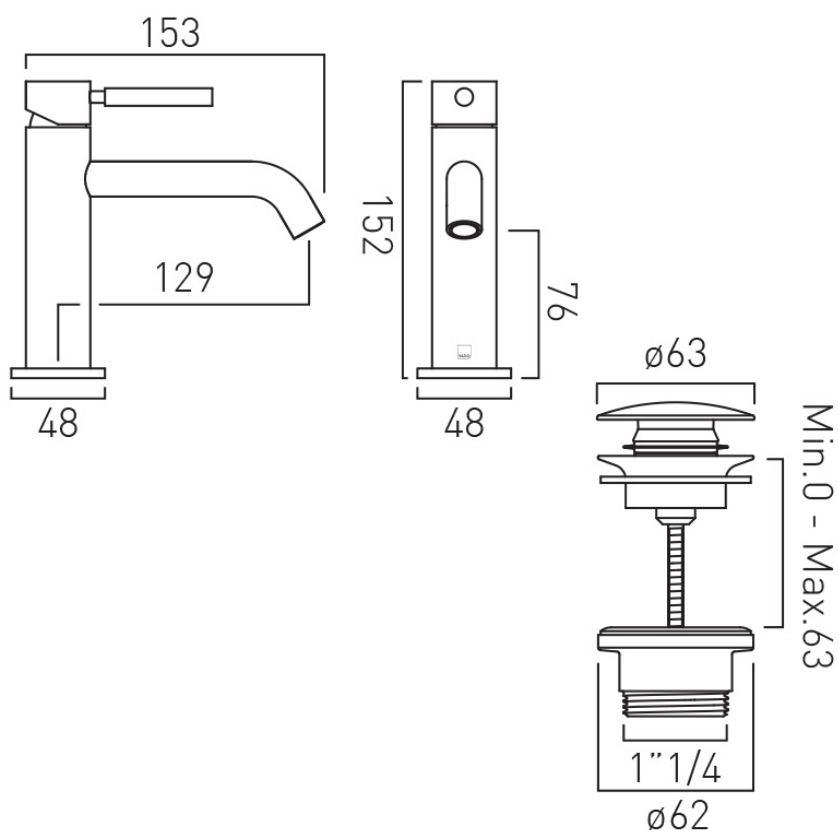

CONNECTIONS / FITTINGS

2 x 1/2" 400mm flexipipe connections

DECK HOLE DRILL DIAMETER

35mm

SPARE PARTS

ceramic cartridge C-010-N25

TECHNICAL DRAWING

COLLECTION: ORIGINS
PRODUCT CODE: ORI-200/CC-C/P