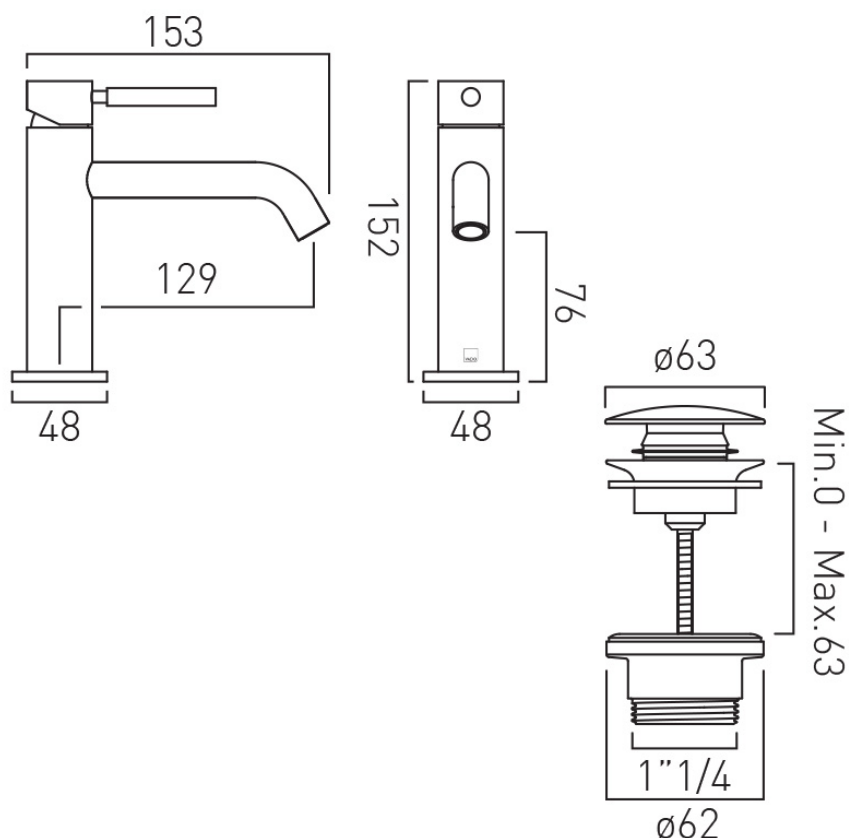

TECHNICAL DRAWING

COLLECTION: KNURLED ACCENTS
PRODUCT CODE: ORI-200/CC-CPK

tel: 01934 744466
email: sales@vado.com
www.vado.com

WHERE INSPIRATION FLOWS
TAPS | SHOWERS | FURNITURE