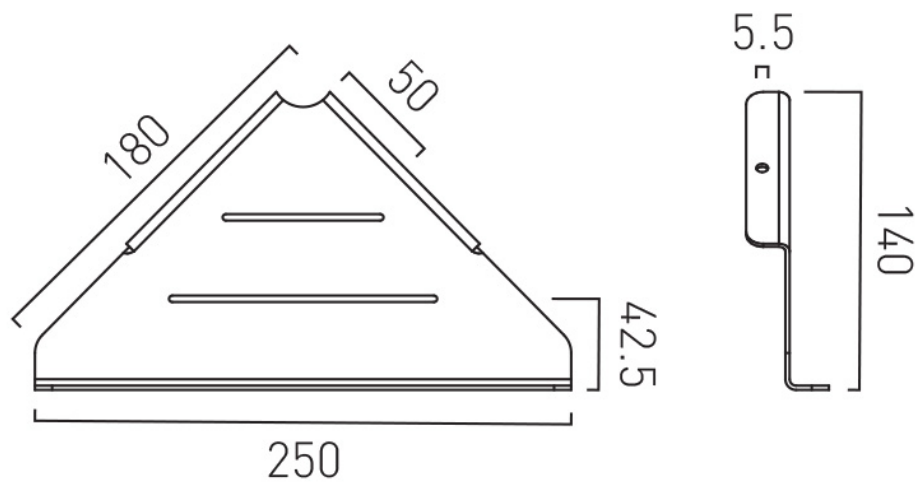

TECHNICAL DRAWING

COLLECTION:

PRODUCT CODE: IND-18501-BRN

tel: 01934 744466
email: sales@vado.com
www.vado.com

where inspiration flows
taps | showering | accessories