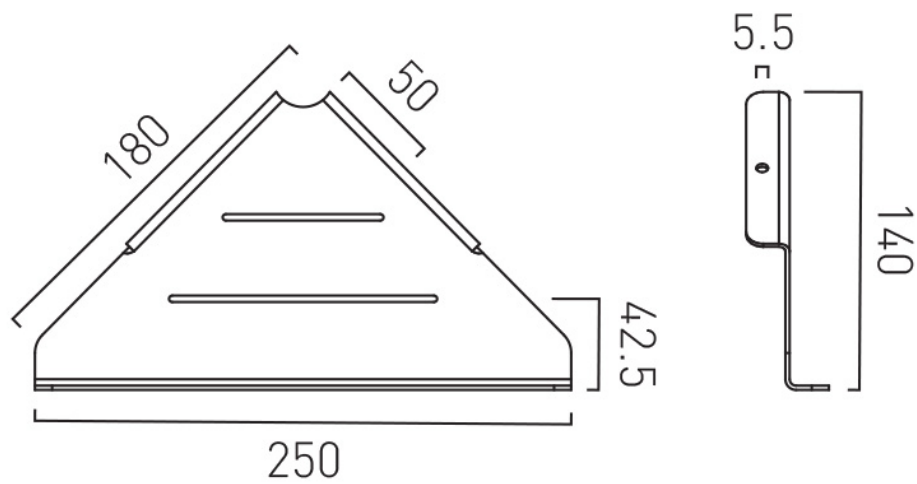

TECHNICAL DRAWING

COLLECTION:

PRODUCT CODE: IND-18501-BLK

tel: 01934 744466
email: sales@vado.com
www.vado.com

where inspiration flows
taps | showering | accessories