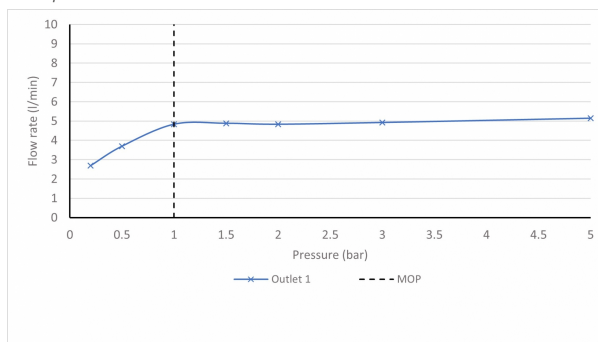

## FLOW REGULATOR:

5 l/min flow regulator fitted as standard

## MINIMUM OPERATING PRESSURE:

1.0 bar MP

## FLOW RATE AT 3.0 BAR FLOW PRESSURE:

4.92 l/min

tel: 01934 744466  
email: sales@vado.com  
www.vado.com

**where inspiration flows**  
taps | showering | accessories