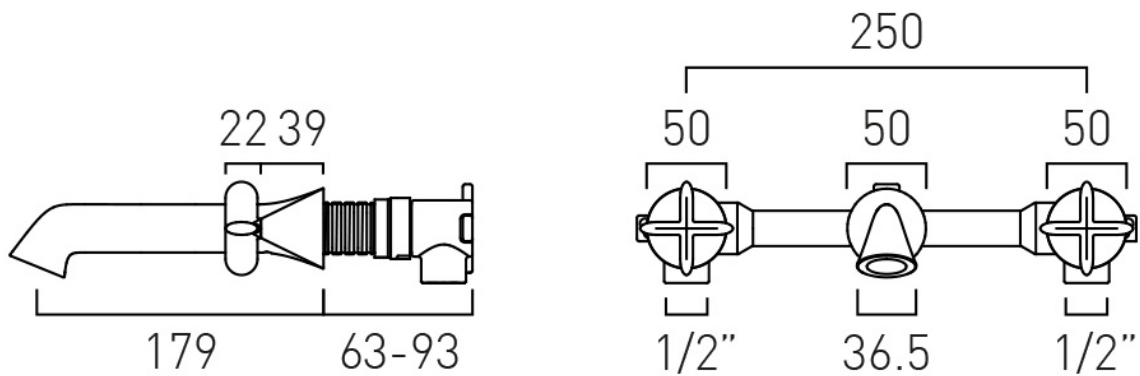

TECHNICAL DRAWING

COLLECTION: ARRONDI

PRODUCT CODE: ARR-209-CP

tel: 01934 744466
email: sales@vado.com
www.vado.com

where inspiration flows
taps | showering | accessories