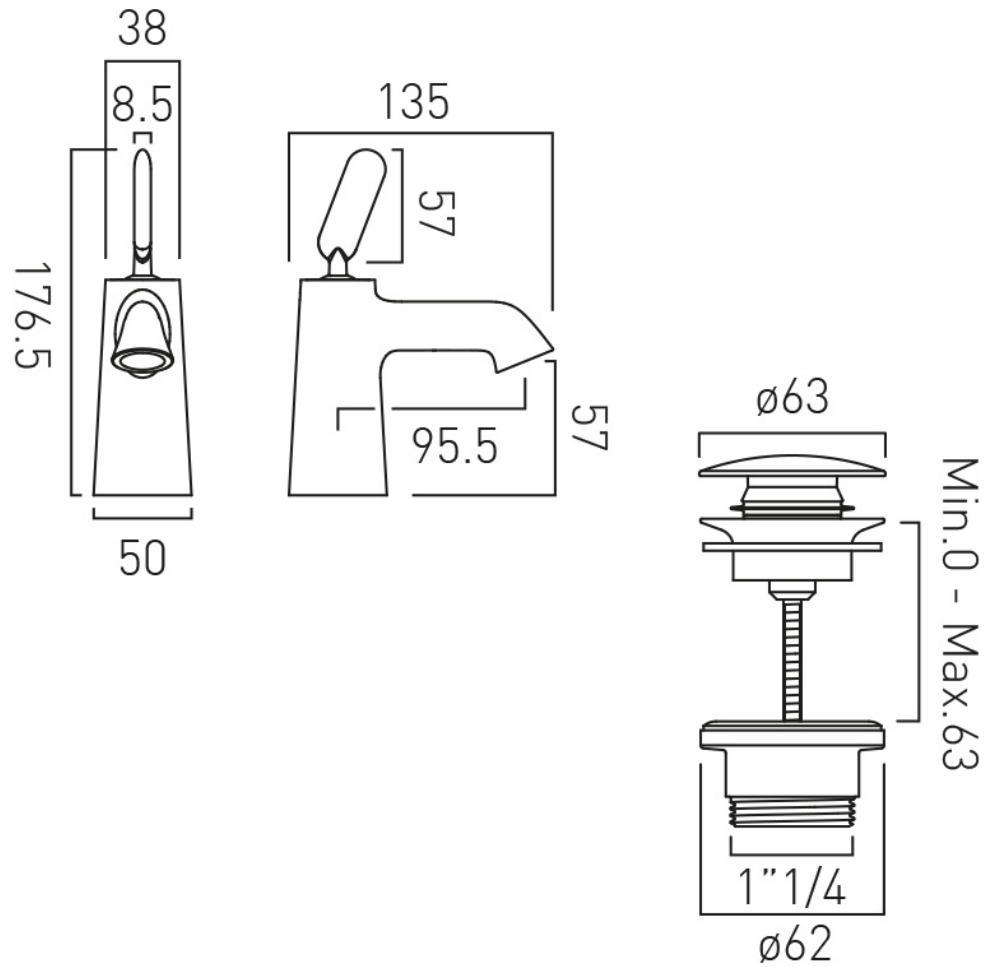

SPECIFICATION SHEET

COLLECTION: ARRONDI

PRODUCT CODE: ARR-100M/CC-CP

DESCRIPTION:

mini mono basin mixer
single lever
deck mounted
smooth bodied
with universal basin waste
with water flow aerator
ceramic cartridge K-001-J25
deck mount drill hole diameter 35mm
minimum operating pressure 1.0 bar MP

FINISH:

Chrome

FLOW REGULATOR:

5 l/min flow regulator fitted as standard

MINIMUM OPERATING PRESSURE:

1.0 bar MP

FLOW RATE AT 3.0 BAR FLOW PRESSURE:

4.21 l/min

tel: 01934 744466
email: sales@vado.com
www.vado.com

where inspiration flows
taps | showering | accessories

TECHNICAL DRAWING

COLLECTION: ARRONDI

PRODUCT CODE: ARR-100M/CC-CP

tel: 01934 744466
email: sales@vado.com
www.vado.com