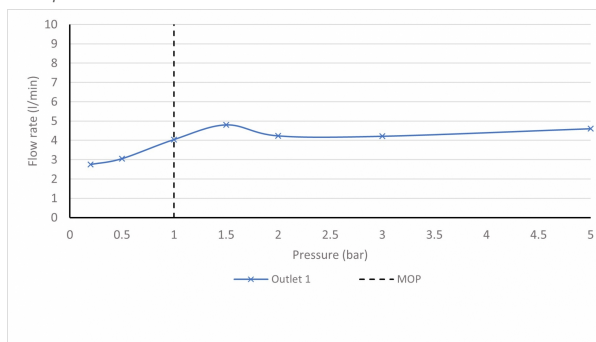

SPECIFICATION SHEET

COLLECTION: ARRONDI

PRODUCT CODE: ARR-100M/CC-CP

DESCRIPTION:

mini mono basin mixer
single lever
deck mounted
smooth bodied
with universal basin waste
with water flow aerator
ceramic cartridge K-001-J25
deck mount drill hole diameter 35mm
minimum operating pressure 1.0 bar MP

FINISH:

Chrome

FLOW REGULATOR:

5 l/min flow regulator fitted as standard

MINIMUM OPERATING PRESSURE:

1.0 bar MP

FLOW RATE AT 3.0 BAR FLOW PRESSURE:

4.21 l/min