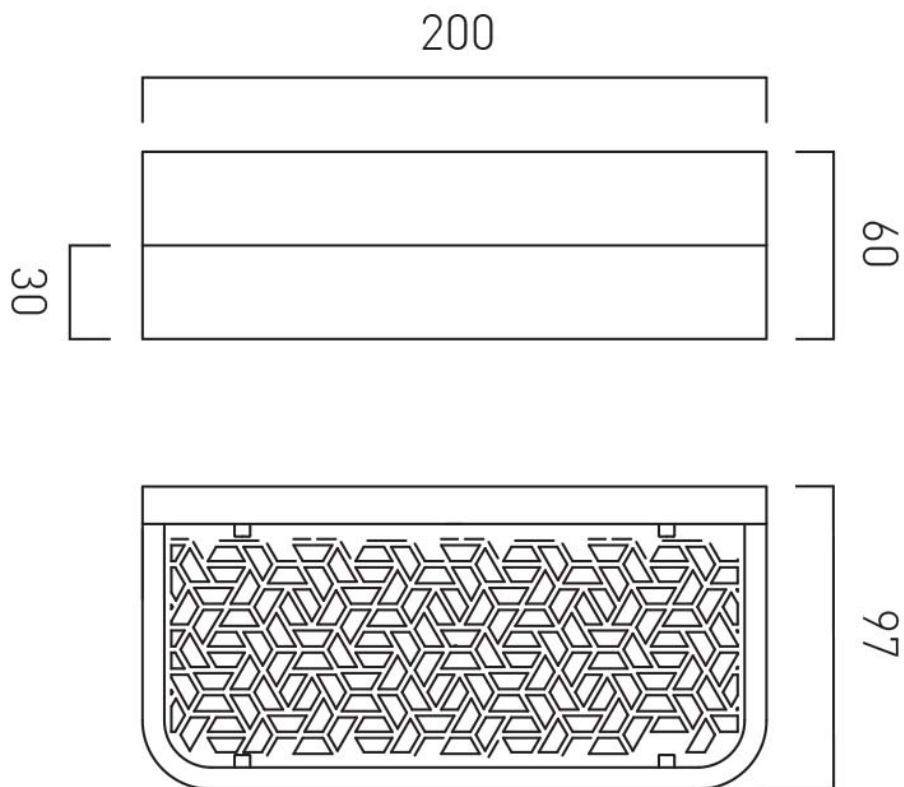

SPECIFICATION SHEET

COLLECTION: OMIKA NOIR

PRODUCT CODE: IND-OMI185-20-PB

DESCRIPTION:

shelf with geometric insert
wall mounted
200mm (8")

FINISH:

Polished Black

tel: 01934 744466
email: sales@vado.com
www.vado.com

where inspiration flows
taps | showering | accessories

TECHNICAL DRAWING

COLLECTION: OMIKA NOIR

PRODUCT CODE: IND-OMI185-20-PB

tel: 01934 744466
email: sales@vado.com
www.vado.com

where inspiration flows
taps | showering | accessories