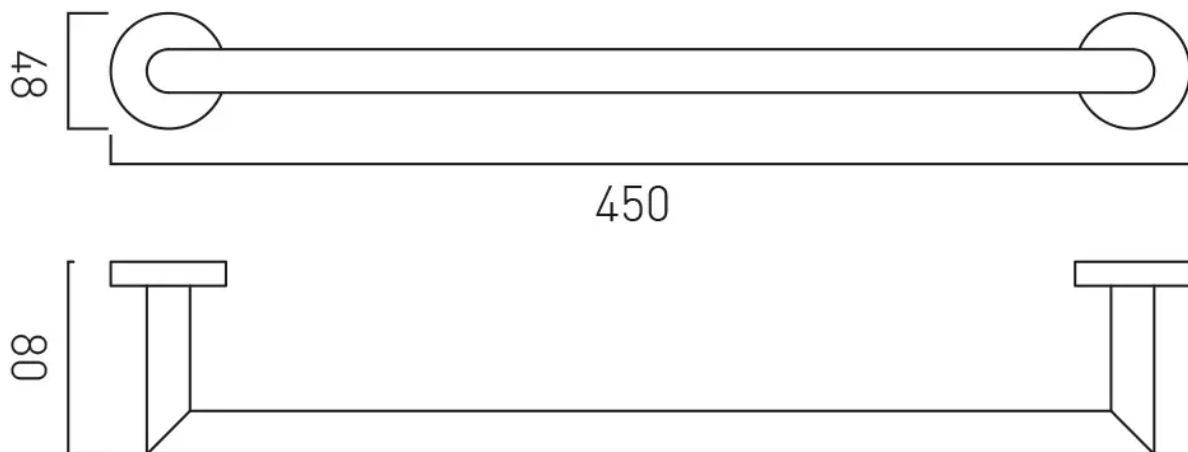


SPECIFICATION SHEET

COLLECTION: KNURLED ACCENTS

PRODUCT CODE: IND-SPA184-45-BRGK

DESCRIPTION:

towel rail
wall mounted
450mm (18")

FINISH:

Brushed Gold

tel: 01934 744466
email: sales@vado.com
www.vado.com

where inspiration flows
taps | showering | accessories

TECHNICAL DRAWING

COLLECTION: KNURLED ACCENTS

PRODUCT CODE: IND-SPA184-45-BRGK

tel: 01934 744466
email: sales@vado.com
www.vado.com

where inspiration flows
taps | showering | accessories