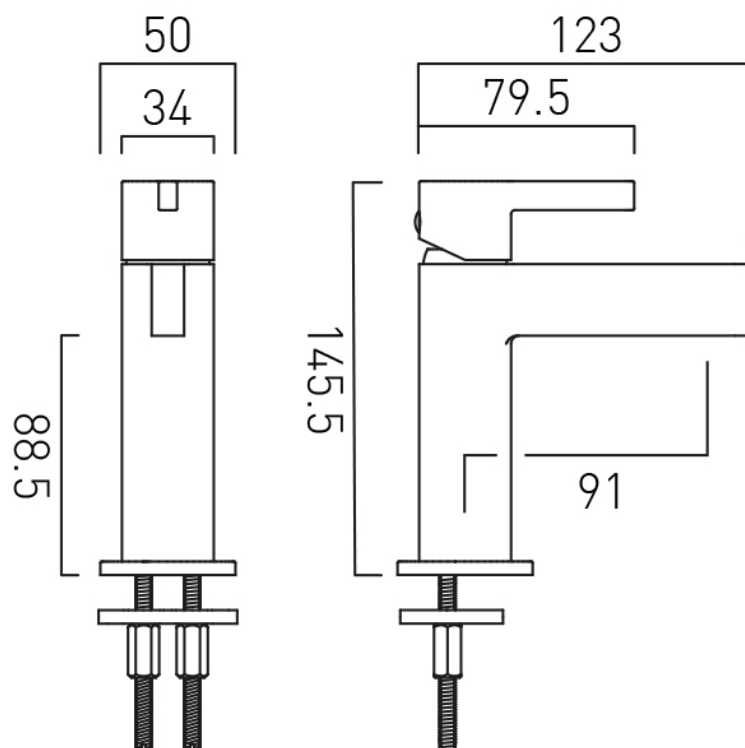

SPECIFICATION SHEET

COLLECTION: EDIT

PRODUCT CODE: IND-EDI100M/SB-BLK

DESCRIPTION:

mini mono basin mixer
single lever
deck mounted
smooth bodied
without universal basin waste
ceramic cartridge C-010-N25
2 x 1/2" nut x 400mm fl exipipe connection
deck mount drill hole diameter 35mm
minimum operating pressure 1.0 bar MP

FINISH:

Brushed Black

MINIMUM OPERATING PRESSURE:

1.0 bar MP

FLOW RATE AT 3.0 BAR FLOW PRESSURE:

10.2 l/min

tel: 01934 744466
email: sales@vado.com
www.vado.com

where inspiration flows
taps | showering | accessories

TECHNICAL DRAWING

COLLECTION: EDIT

PRODUCT CODE: IND-EDI100M/SB-BLK

tel: 01934 744466
email: sales@vado.com
www.vado.com

where inspiration flows
taps | showering | accessories