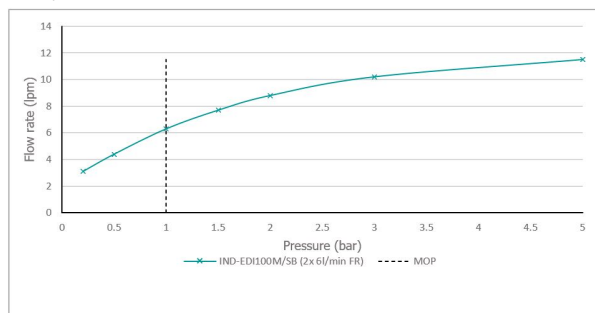

SPECIFICATION SHEET

COLLECTION: EDIT

PRODUCT CODE: IND-EDI100M/SB-BLK

DESCRIPTION:

mini mono basin mixer
single lever
deck mounted
smooth bodied
without universal basin waste
ceramic cartridge C-010-N25
2 x 1/2" nut x 400mm fl exipipe connection
deck mount drill hole diameter 35mm
minimum operating pressure 1.0 bar MP

FINISH:

Brushed Black

MINIMUM OPERATING PRESSURE:

1.0 bar MP

FLOW RATE AT 3.0 BAR FLOW PRESSURE:

10.2 l/min

tel: 01934 744466
email: sales@vado.com
www.vado.com

where inspiration flows
taps | showering | accessories