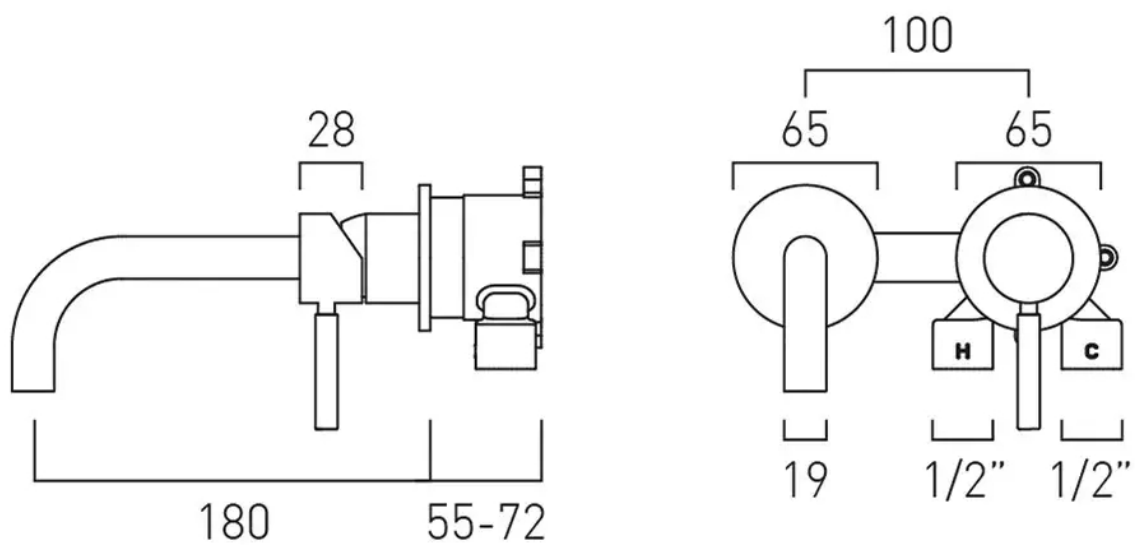

SPECIFICATION SHEET

COLLECTION: KNURLED X FUSION
PRODUCT CODE: IND-ORI209SA-XBGK

DESCRIPTION:

Knurled X Fusion slimline 2 hole basin mixer
single lever, wall mounted
with water flow aerator
ceramic cartridge CAR-K35B
2 x 1/2" inlets
min-max wall mount 55-72mm
tile-to mortar guard included
wall mount drill hole diameters:
spout 40-48mm handle 45-48mm
minimum operating pressure 0.2 bar LP

FINISH:

Brushed Black X Gold

FLOW REGULATOR:

5l/min fitted as standard

MINIMUM OPERATING PRESSURE:

0.2 bar LP

FLOW RATE AT 3.0 BAR FLOW PRESSURE:

4.9 l/m

tel: 01934 744466
email: sales@vado.com
www.vado.com

where inspiration flows
taps | showering | accessories

TECHNICAL DRAWING

COLLECTION: KNURLED X FUSION

PRODUCT CODE: IND-ORI209SA-XBGK

tel: 01934 744466
email: sales@vado.com
www.vado.com