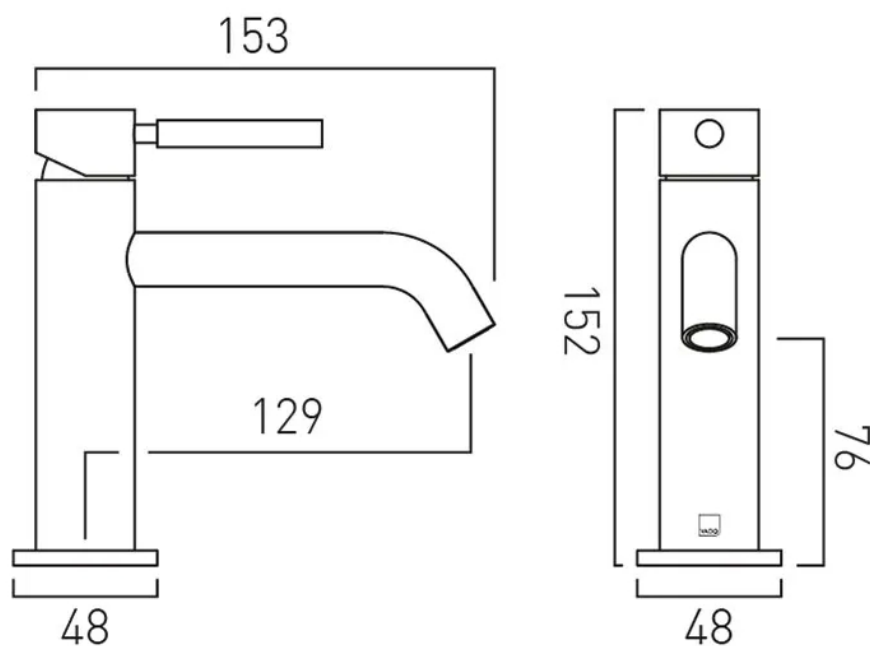

SPECIFICATION SHEET

COLLECTION: KNURLED X FUSION

PRODUCT CODE: IND-ORI200/SB-XBNK

DESCRIPTION:

Knurled X Fusion slimline mono basin mixer
single lever
deck mounted
smooth bodied
without universal basin waste
with water flow aerator
ceramic cartridge C-010-N25
2 x 1/2" 400mm flexipipe connections
deck mount drill hole diameter 35mm
minimum operating pressure 1.0 bar MP

FINISH:

Brushed Black X Nickel

FLOW REGULATOR:

5l/min fitted as standard

MINIMUM OPERATING PRESSURE:

1.0 bar MP

FLOW RATE AT 3.0 BAR FLOW PRESSURE:

5 l/min

tel: 01934 744466
email: sales@vado.com
www.vado.com

where inspiration flows
taps | showering | accessories

TECHNICAL DRAWING

COLLECTION: KNURLED X FUSION

PRODUCT CODE: IND-ORI200/SB-XBNK

tel: 01934 744466
email: sales@vado.com
www.vado.com