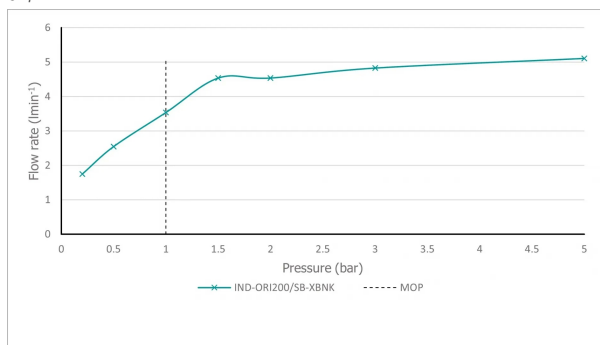

SPECIFICATION SHEET

COLLECTION: KNURLED X FUSION

PRODUCT CODE: IND-ORI200/SB-XBNK

DESCRIPTION:

Knurled X Fusion slimline mono basin mixer
single lever
deck mounted
smooth bodied
without universal basin waste
with water flow aerator
ceramic cartridge C-010-N25
2 x 1/2" 400mm flexipipe connections
deck mount drill hole diameter 35mm
minimum operating pressure 1.0 bar MP

FINISH:

Brushed Black X Nickel

FLOW REGULATOR:

5l/min fitted as standard

MINIMUM OPERATING PRESSURE:

1.0 bar MP

FLOW RATE AT 3.0 BAR FLOW PRESSURE:

5 l/min