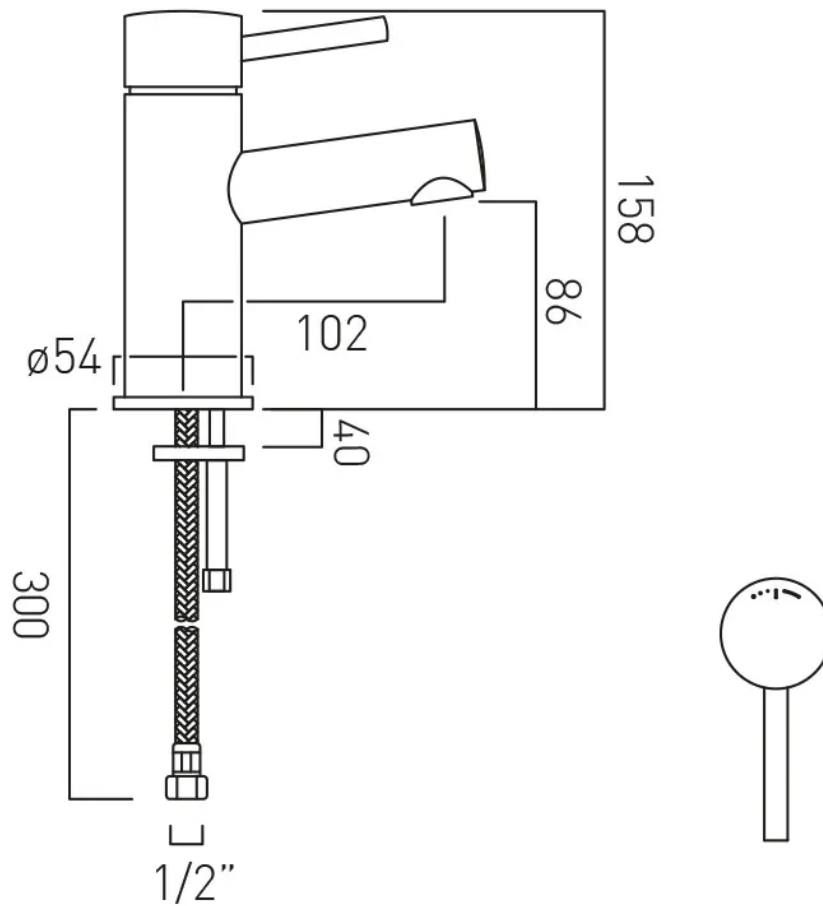

TECHNICAL DRAWING

COLLECTION: ECOTURN

PRODUCT CODE: ZOO-100FW/SB-CP

tel: 01934 744466
email: sales@vado.com
www.vado.com

where inspiration flows
taps | showering | accessories