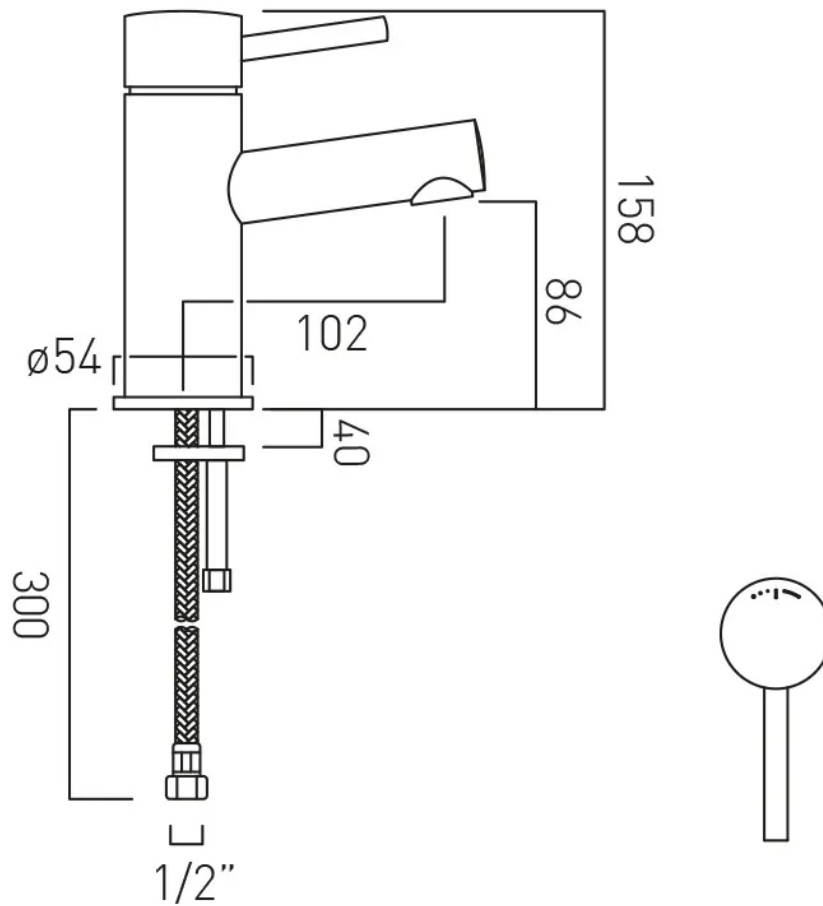

SPECIFICATION SHEET

COLLECTION: ECOTURN

PRODUCT CODE: ZOO-100FW/SB-CP

ecoturn™

DESCRIPTION:

mono basin mixer
single lever
with EcoTurn cold start cartridge
deck mounted
smooth bodied
without universal basin waste
with water flow aerator
ceramic cartridge C-0010-C40
2 x 1/2" 400mm flexipipe connection
deck mount drill hole diameter 35mm
minimum operating pressure 0.2 bar LP

FINISH:

Chrome

MINIMUM OPERATING PRESSURE:

0.2 bar LP

FLOW RATE AT 3.0 BAR FLOW PRESSURE:

5.1 l/m

tel: 01934 744466
email: sales@vado.com
www.vado.com

where inspiration flows
taps | showering | accessories

TECHNICAL DRAWING

COLLECTION: ECOTURN

PRODUCT CODE: ZOO-100FW/SB-CP

tel: 01934 744466
email: sales@vado.com
www.vado.com

where inspiration flows
taps | showering | accessories