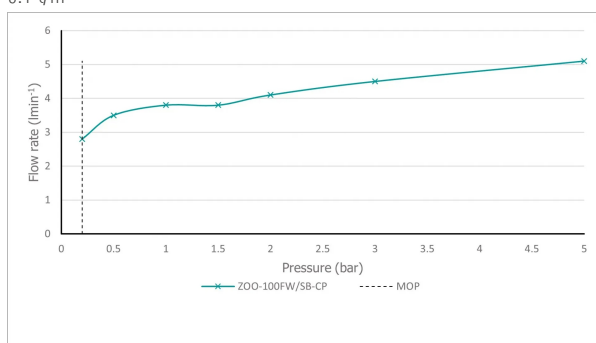

SPECIFICATION SHEET

COLLECTION: ECOTURN

PRODUCT CODE: ZOO-100FW/SB-CP

ecoturn™

DESCRIPTION:

mono basin mixer
single lever
with EcoTurn cold start cartridge
deck mounted
smooth bodied
without universal basin waste
with water flow aerator
ceramic cartridge C-0010-C40
2 x 1/2" 400mm flexipipe connection
deck mount drill hole diameter 35mm
minimum operating pressure 0.2 bar LP

FINISH:

Chrome

MINIMUM OPERATING PRESSURE:

0.2 bar LP

FLOW RATE AT 3.0 BAR FLOW PRESSURE:

5.1 l/m

tel: 01934 744466
email: sales@vado.com
www.vado.com

where inspiration flows
taps | showering | accessories

TECHNICAL DRAWING

COLLECTION: ECOTURN

PRODUCT CODE: ZOO-100FW/SB-CP

tel: 01934 744466
email: sales@vado.com
www.vado.com

where inspiration flows
taps | showering | accessories