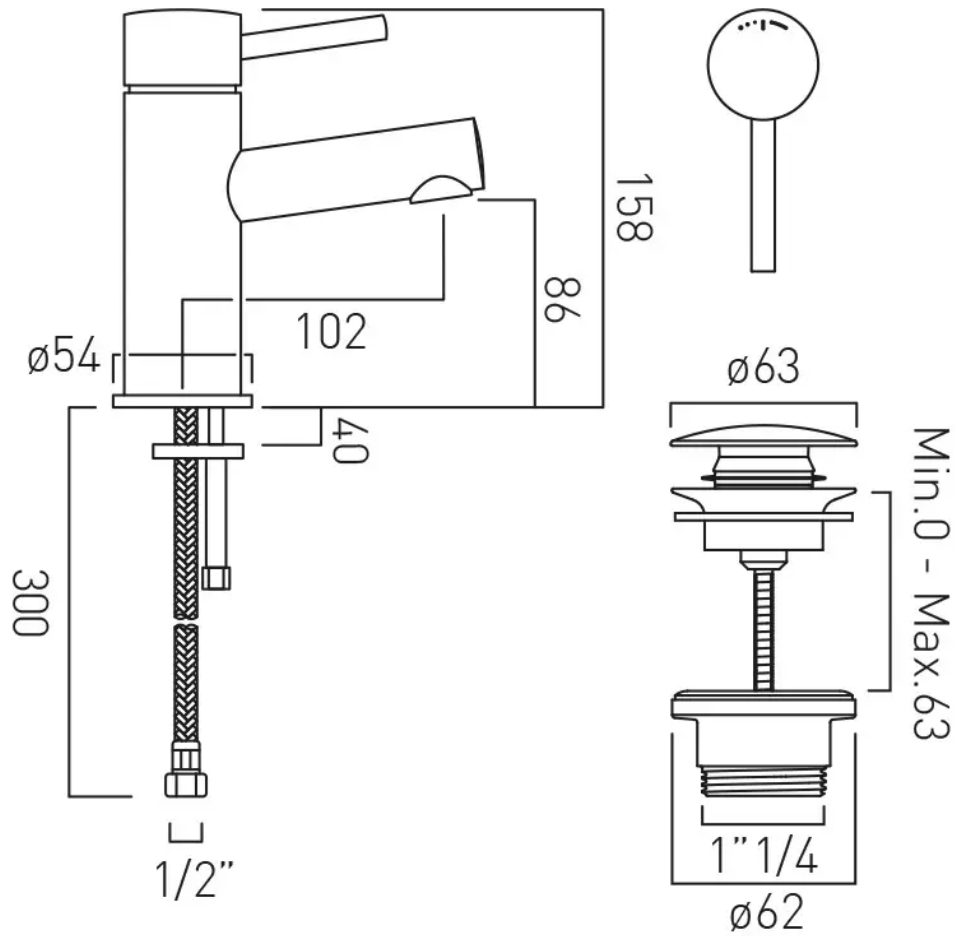

TECHNICAL DRAWING

COLLECTION: ECOTURN

PRODUCT CODE: ZOO-100FW/CC-CP

tel: 01934 744466
email: sales@vado.com
www.vado.com

where inspiration flows
taps | showering | accessories