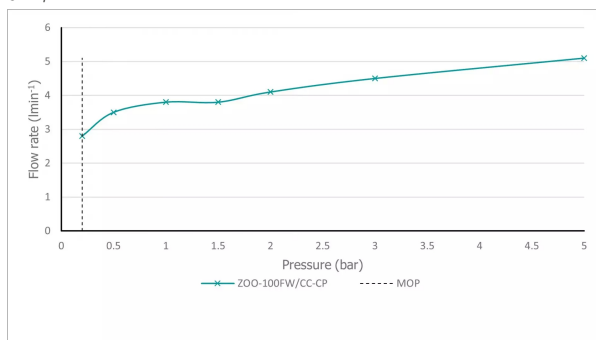

# SPECIFICATION SHEET

**COLLECTION:** ECOTURN

**PRODUCT CODE:** ZOO-100FW/CC-CP

ecoturn™

**DESCRIPTION:**

mono basin mixer  
single lever  
with EcoTurn cold start cartridge  
deck mounted  
smooth bodied  
with universal basin waste  
with water flow aerator  
ceramic cartridge C-0010-C40  
2 x 1/2" 400mm flexipipe connection  
deck mount drill hole diameter 35mm  
minimum operating pressure 0.2 bar LP

**FINISH:**

Chrome

**MINIMUM OPERATING PRESSURE:**

0.2 bar LP

**FLOW RATE AT 3.0 BAR FLOW PRESSURE:**

5.1 l/m

tel: 01934 744466  
email: sales@vado.com  
www.vado.com

**where inspiration flows**  
taps | showering | accessories

# TECHNICAL DRAWING

**COLLECTION:** ECOTURN

**PRODUCT CODE:** ZOO-100FW/CC-CP

tel: 01934 744466  
email: sales@vado.com  
www.vado.com

**where inspiration flows**  
taps | showering | accessories