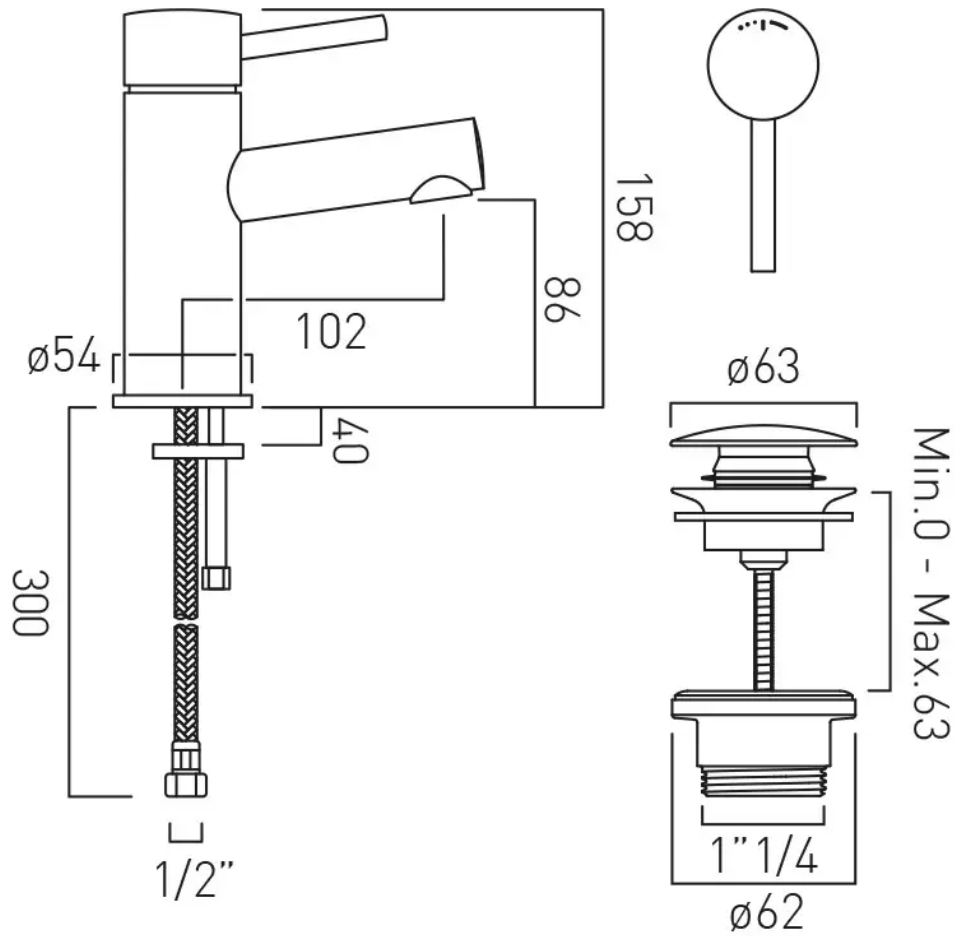

# SPECIFICATION SHEET

**COLLECTION:** ECOTURN

**PRODUCT CODE:** ZOO-100FW/CC-CP

ecoturn™

**DESCRIPTION:**

mono basin mixer  
single lever  
with EcoTurn cold start cartridge  
deck mounted  
smooth bodied  
with universal basin waste  
with water flow aerator  
ceramic cartridge C-0010-C40  
2 x 1/2" 400mm flexipipe connection  
deck mount drill hole diameter 35mm  
minimum operating pressure 0.2 bar LP

**FINISH:**

Chrome

**MINIMUM OPERATING PRESSURE:**

0.2 bar LP

**FLOW RATE AT 3.0 BAR FLOW PRESSURE:**

5.1 l/m

tel: 01934 744466  
email: sales@vado.com  
www.vado.com

**where inspiration flows**  
taps | showering | accessories

# TECHNICAL DRAWING

**COLLECTION:** ECOTURN

**PRODUCT CODE:** ZOO-100FW/CC-CP

tel: 01934 744466  
email: sales@vado.com  
www.vado.com

**where inspiration flows**  
taps | showering | accessories