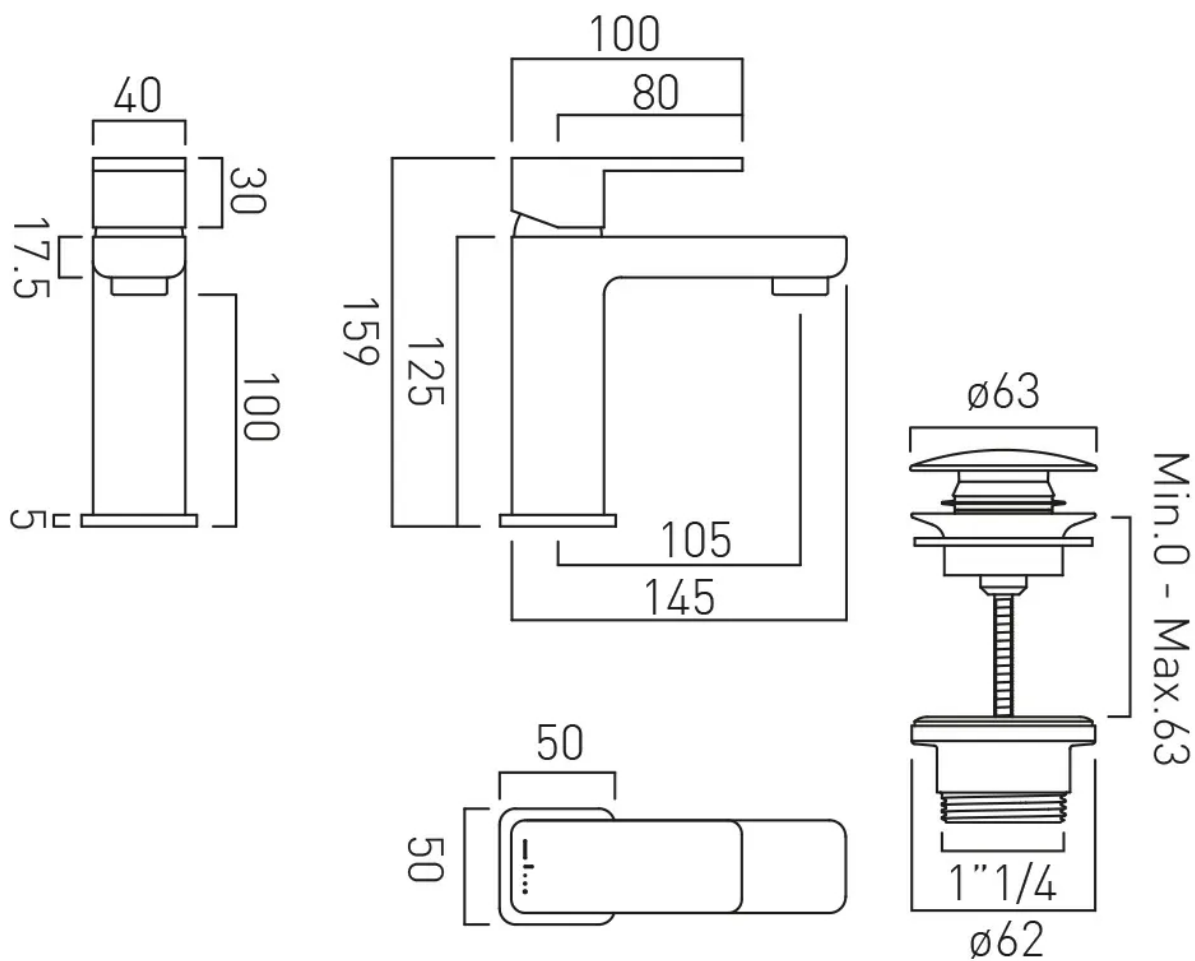

# TECHNICAL DRAWING

**COLLECTION:** ECOTURN

**PRODUCT CODE:** PHA-200FW/CC-CP

tel: 01934 744466  
email: sales@vado.com  
www.vado.com

**where inspiration flows**  
taps | showering | accessories