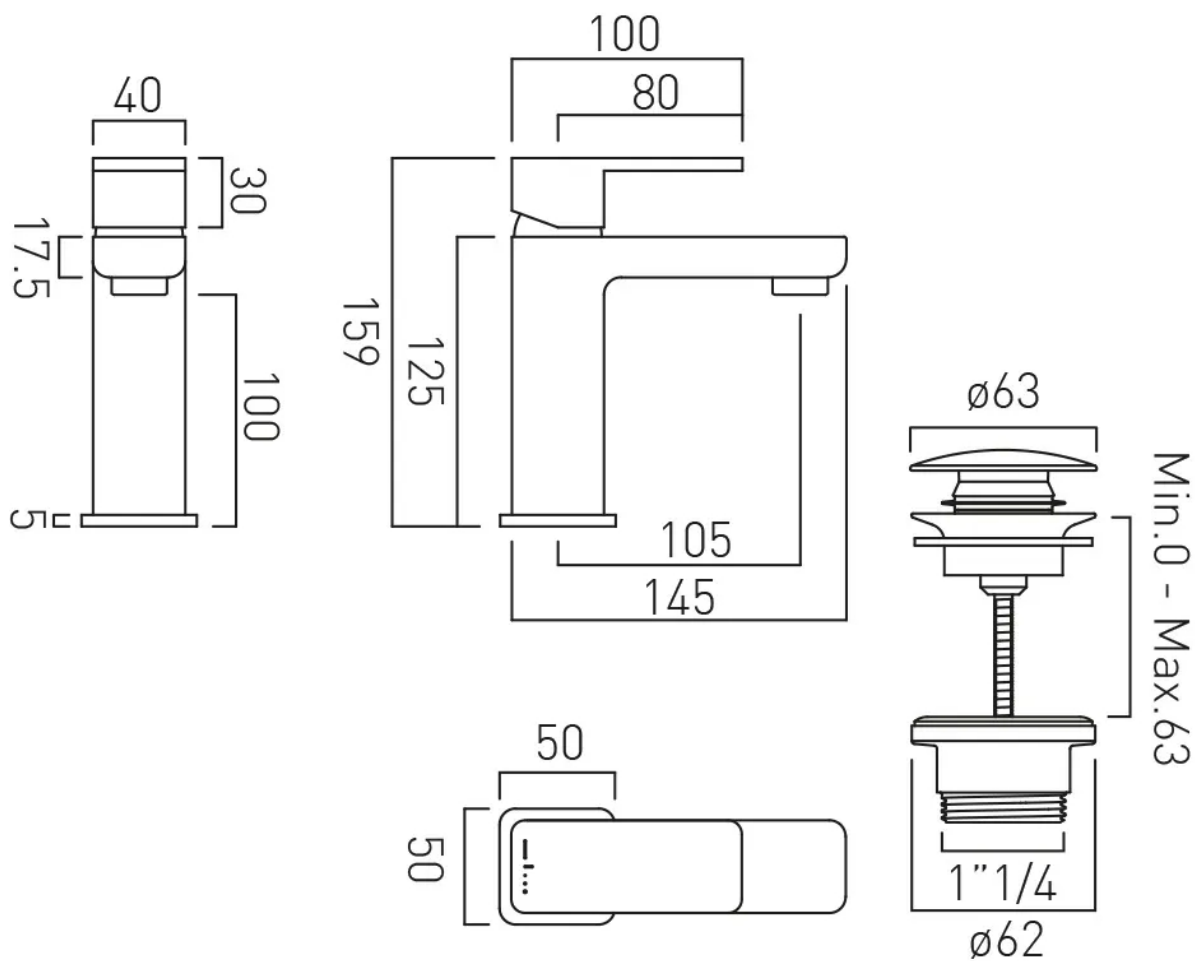

SPECIFICATION SHEET

COLLECTION: ECOTURN

PRODUCT CODE: PHA-200FW/CC-CP

ecoturn™

DESCRIPTION:

mono basin mixer
single lever
with EcoTurn cold start cartridge
deck mounted
smooth bodied
with universal basin waste
with water flow aerator
ceramic cartridge C-001-C35
2 x 1/2" 400mm flexipipe connections
deck mount drill hole diameter 35mm
minimum operating pressure 0.2 bar LP

FINISH:

Chrome

MINIMUM OPERATING PRESSURE:

0.2 bar LP

FLOW RATE AT 3.0 BAR FLOW PRESSURE:

5.1 l/m

15 year guarantee

tel: 01934 744466
email: sales@vado.com
www.vado.com

where inspiration flows
taps | showering | accessories

TECHNICAL DRAWING

COLLECTION: ECOTURN

PRODUCT CODE: PHA-200FW/CC-CP

tel: 01934 744466
email: sales@vado.com
www.vado.com

where inspiration flows
taps | showering | accessories