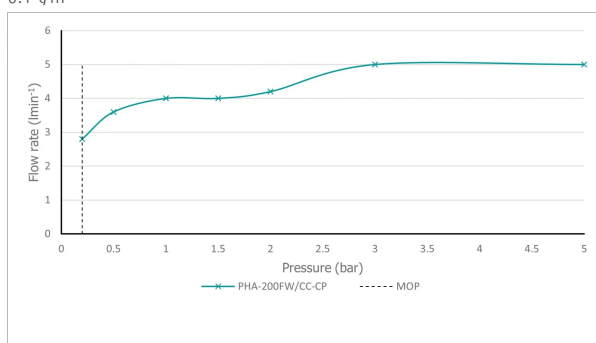

SPECIFICATION SHEET

COLLECTION: ECOTURN

PRODUCT CODE: PHA-200FW/CC-CP

ecoturn™

DESCRIPTION:

mono basin mixer
single lever
with EcoTurn cold start cartridge
deck mounted
smooth bodied
with universal basin waste
with water flow aerator
ceramic cartridge C-001-C35
2 x 1/2" 400mm flexipipe connections
deck mount drill hole diameter 35mm
minimum operating pressure 0.2 bar LP

FINISH:

Chrome

MINIMUM OPERATING PRESSURE:

0.2 bar LP

FLOW RATE AT 3.0 BAR FLOW PRESSURE:

5.1 l/m

15 year guarantee

tel: 01934 744466
email: sales@vado.com
www.vado.com

where inspiration flows
taps | showering | accessories

TECHNICAL DRAWING

COLLECTION: ECOTURN

PRODUCT CODE: PHA-200FW/CC-CP

tel: 01934 744466
email: sales@vado.com
www.vado.com

where inspiration flows
taps | showering | accessories