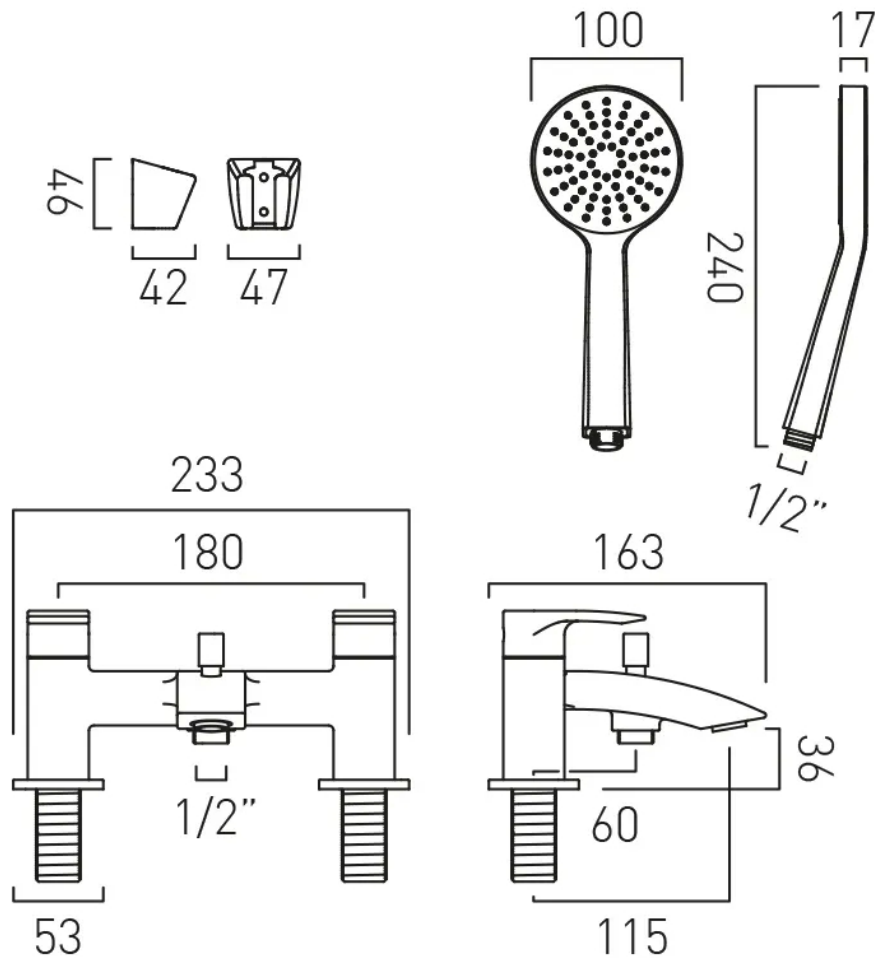

.....

TECHNICAL DRAWING

COLLECTION: ROWE

PRODUCT CODE: AX-ROW-130+K-CP

CONTACT

SALES: 01934 744466

AFTERSALES: 01934 745163

EMAIL: SALES@VADO.COM