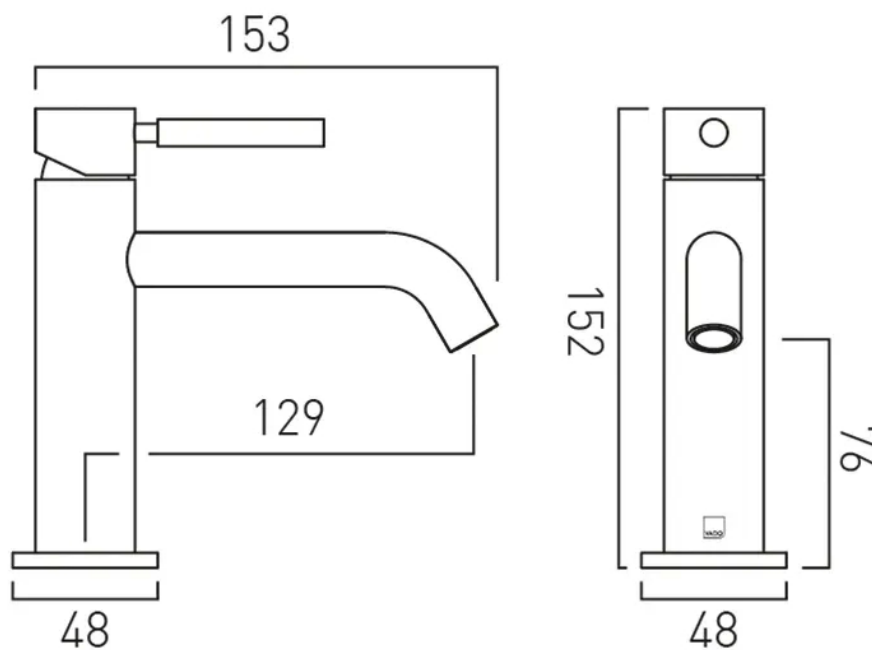

TECHNICAL DRAWING

COLLECTION: KNURLED ACCENTS

PRODUCT CODE: ORI-200/SB-CPK

tel: 01934 744466
email: sales@vado.com
www.vado.com

where inspiration flows
taps | showering | accessories