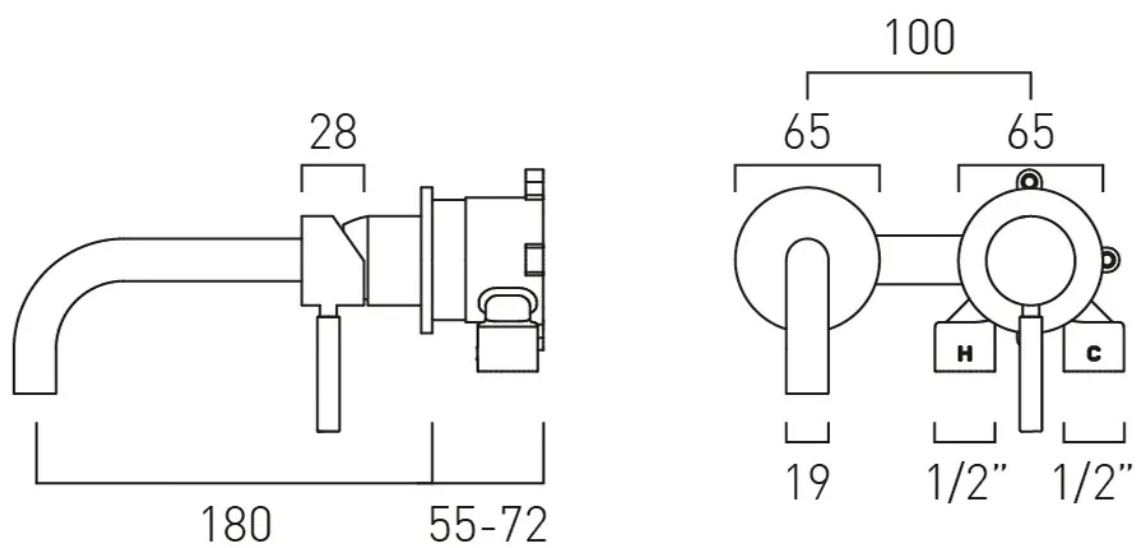

TECHNICAL DRAWING

COLLECTION: KNURLED ACCENTS

PRODUCT CODE: ORI-209S/A-CPK

tel: 01934 744466
email: sales@vado.com
www.vado.com

where inspiration flows
taps | showering | accessories