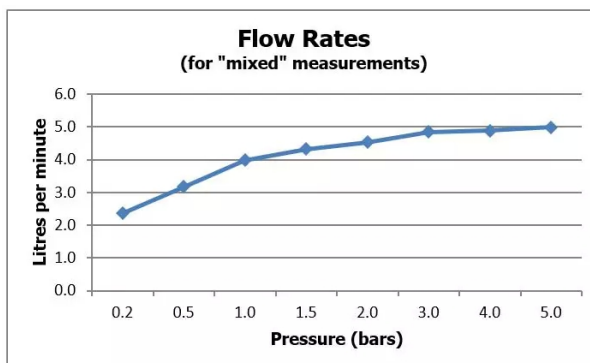

FLOW RATE AT 3.0 BAR FLOW PRESSURE:

4.9 l/m

tel: 01934 744466
email: sales@vado.com
www.vado.com

where inspiration flows
taps | showering | accessories