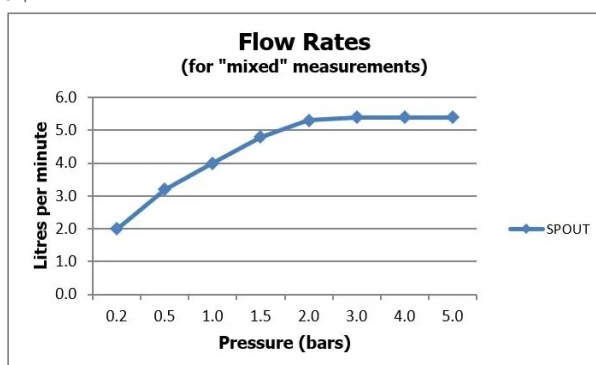

SPECIFICATION SHEET

COLLECTION: KNURLED ACCENTS

PRODUCT CODE: IND-ORI200/SB-BRNK

FINISH:

Brushed Nickel

FLOW REGULATOR:

5l/min fitted as standard

MINIMUM OPERATING PRESSURE:

1.0 bar MP

FLOW RATE AT 3.0 BAR FLOW PRESSURE:

5 l/min

tel: 01934 744466
email: sales@vado.com
www.vado.com

where inspiration flows
taps | showering | accessories