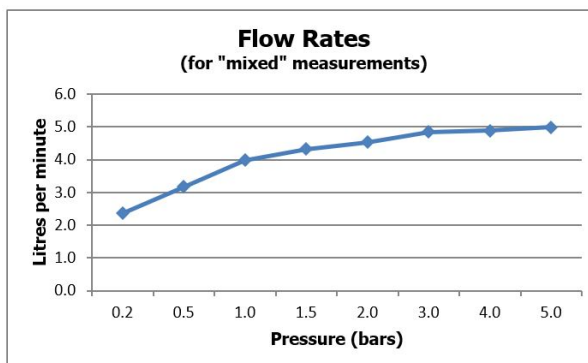

FINISH:

Brushed Black

FLOW REGULATOR:

5l/min fitted as standard

MINIMUM OPERATING PRESSURE:

0.2 bar LP

FLOW RATE AT 3.0 BAR FLOW PRESSURE:

4.9 l/m