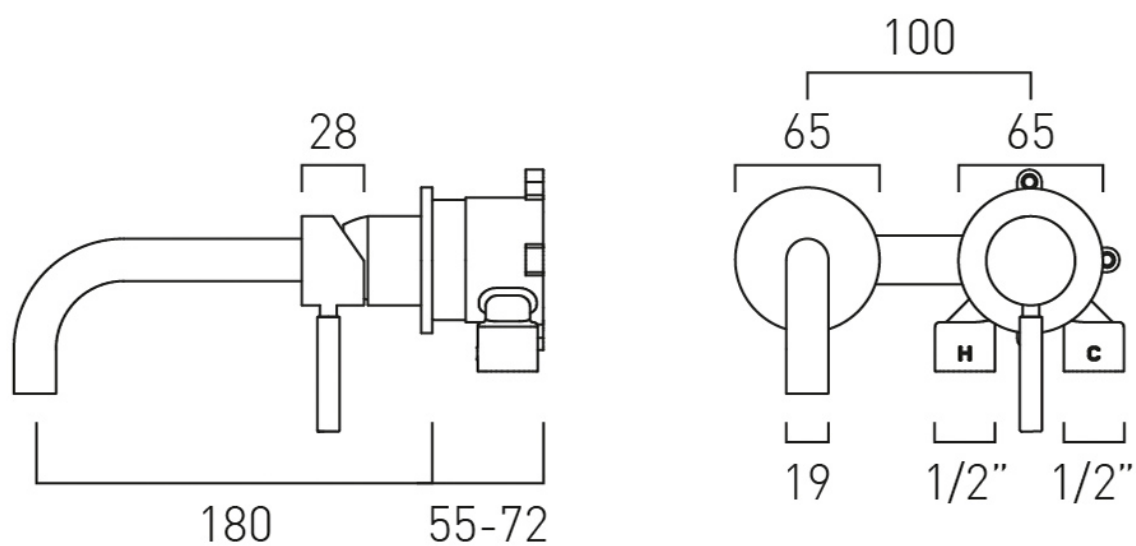

SPECIFICATION SHEET

COLLECTION: KNURLED ACCENTS

PRODUCT CODE: IND-ORI209SA-BLKK

DESCRIPTION:

knurled Accents slimline 2 hole basin mixer
single lever, wall mounted
with water flow aerator
ceramic cartridge CAR-K35B
2 x 1/2" inlets
min-max wall mount 55-72mm
tile-to mortar guard included
wall mount drill hole diameters:
spout 40-48mm handle 45-48mm
minimum operating pressure 0.2 bar LP

FINISH:

Brushed Black

FLOW REGULATOR:

5l/min fitted as standard

MINIMUM OPERATING PRESSURE:

0.2 bar LP

FLOW RATE AT 3.0 BAR FLOW PRESSURE:

4.9 l/m

15 year guarantee

tel: 01934 744466
email: sales@vado.com
www.vado.com

where inspiration flows
taps | showering | accessories

TECHNICAL DRAWING

COLLECTION: KNURLED ACCENTS

PRODUCT CODE: IND-ORI209SA-BLKK

tel: 01934 744466
email: sales@vado.com
www.vado.com