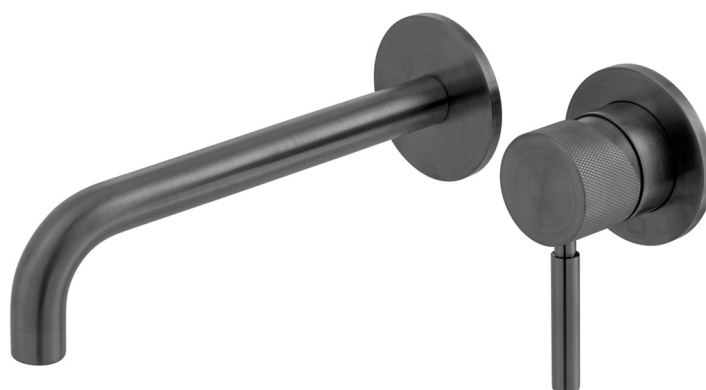

SPECIFICATION SHEET

COLLECTION: KNURLED ACCENTS

PRODUCT CODE: IND-ORI209SA-BLKK

DESCRIPTION:

knurled Accents slimline 2 hole basin mixer
single lever, wall mounted
with water flow aerator
ceramic cartridge CAR-K35B
2 x 1/2" inlets
min-max wall mount 55-72mm
tile-to mortar guard included
wall mount drill hole diameters:
spout 40-48mm handle 45-48mm
minimum operating pressure 0.2 bar LP

FINISH:

Brushed Black

FLOW REGULATOR:

5l/min fitted as standard

MINIMUM OPERATING PRESSURE:

0.2 bar LP

FLOW RATE AT 3.0 BAR FLOW PRESSURE:

4.9 l/m

15 year guarantee

tel: 01934 744466
email: sales@vado.com
www.vado.com

where inspiration flows
taps | showering | accessories

TECHNICAL DRAWING

COLLECTION: KNURLED ACCENTS

PRODUCT CODE: IND-ORI209SA-BLKK

tel: 01934 744466
email: sales@vado.com
www.vado.com