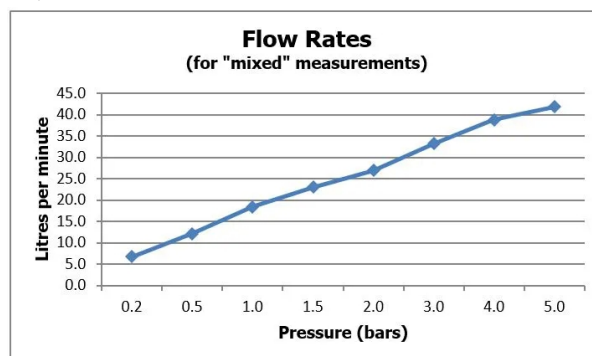

SPECIFICATION SHEET

COLLECTION: KNURLED ACCENTS

PRODUCT CODE: IND-T128/3-H-BLKK

DESCRIPTION:

knurled Accents Tablet
3 outlet 3 handle
horizontal concealed thermostatic shower valve
with all-flow function
thermostatic cartridge V-704-34S
diverter cartridge FL-802-33/2MX
flow cartridge TAB-002A-3/4
2 x 3/4" female inlets
2 x 3/4" female outlets
includes 3/4" - 1/2" adaptors
tile-to mortar guard included
min-max wall mount 75-100mm
optimum installation depth 87mm
minimum operating pressure
0.2 bar LP (shower) 1.0 bar MP (bath)

FINISH:

Brushed Black

MINIMUM OPERATING PRESSURE:

0.2 bar LP (shower) 1.0 bar MP (bath)

FLOW RATE AT 3.0 BAR FLOW PRESSURE:

33 l/min

tel: 01934 744466
email: sales@vado.com
www.vado.com

where inspiration flows
taps | showering | accessories