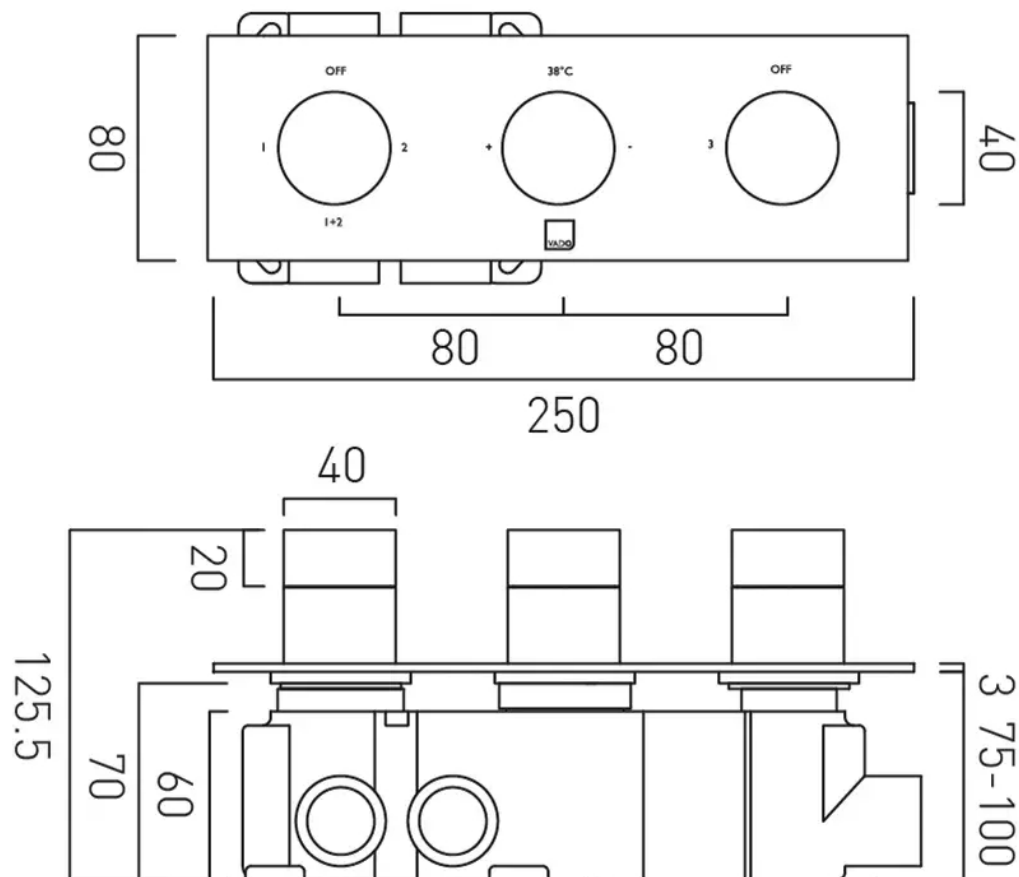

SPECIFICATION SHEET

COLLECTION: KNURLED ACCENTS

PRODUCT CODE: IND-T128/3-H-BLKK

DESCRIPTION:

knurled Accents Tablet
3 outlet 3 handle
horizontal concealed thermostatic shower valve
with all-flow function
thermostatic cartridge V-704-34S
diverter cartridge FL-802-33/2MX
flow cartridge TAB-002A-3/4
2 x 3/4" female inlets
2 x 3/4" female outlets
includes 3/4" - 1/2" adaptors
tile-to mortar guard included
min-max wall mount 75-100mm
optimum installation depth 87mm
minimum operating pressure
0.2 bar LP (shower) 1.0 bar MP (bath)

FINISH:

Brushed Black

MINIMUM OPERATING PRESSURE:

0.2 bar LP (shower) 1.0 bar MP (bath)

FLOW RATE AT 3.0 BAR FLOW PRESSURE:

33 l/min

tel: 01934 744466
email: sales@vado.com
www.vado.com

where inspiration flows
taps | showering | accessories

TECHNICAL DRAWING

COLLECTION: KNURLED ACCENTS

PRODUCT CODE: IND-T128/3-H-BLKK

tel: 01934 744466
email: sales@vado.com
www.vado.com

where inspiration flows
taps | showering | accessories