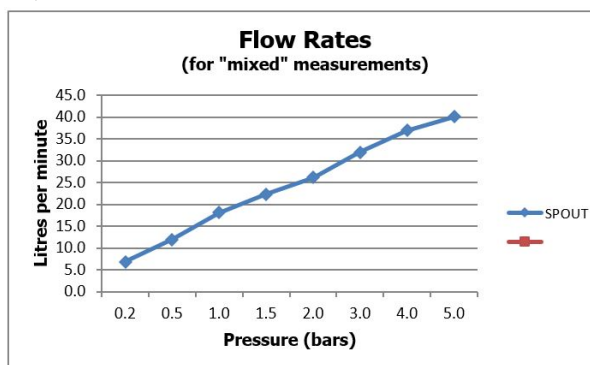

SPECIFICATION SHEET

COLLECTION: KNURLED ACCENTS

PRODUCT CODE: IND-T148/2-BRGK

DESCRIPTION:

knurled Accents Tablet
2 outlet 2 handle
vertical concealed thermostatic shower valve
with all-flow function
thermostatic cartridge V-704-34S
diverter cartridge FL-802-33/2MX
2 x 3/4" female inlets
2 x 3/4" female outlets
includes 3/4" - 1/2" adaptors
tile-to mortar guard included
min-max wall mount 75-100mm
optimum installation depth 87mm
minimum operating pressure
0.2 bar LP (shower) 1.0 bar MP (bath)

FINISH:

Brushed Gold

MINIMUM OPERATING PRESSURE:

0.2 bar LP (shower) 1.0 bar MP (bath)

FLOW RATE AT 3.0 BAR FLOW PRESSURE:

32 l/min

15 year guarantee

tel: 01934 744466
email: sales@vado.com
www.vado.com