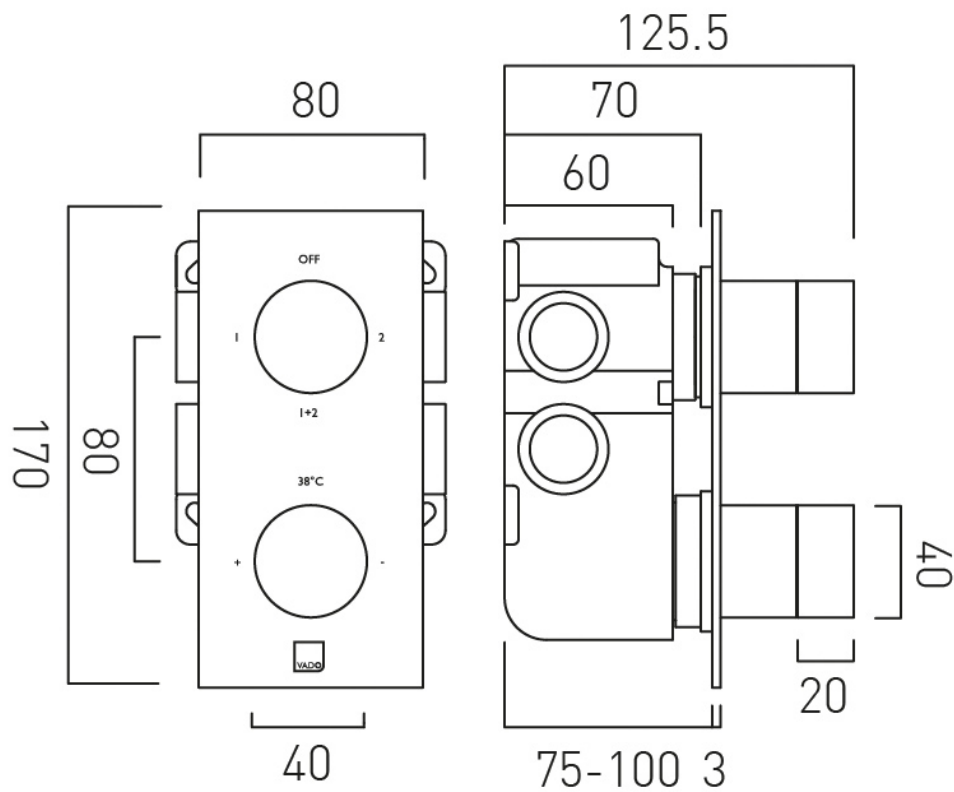

SPECIFICATION SHEET

COLLECTION: KNURLED ACCENTS

PRODUCT CODE: IND-T148/2-BRGK

DESCRIPTION:

knurled Accents Tablet
2 outlet 2 handle
vertical concealed thermostatic shower valve
with all-flow function
thermostatic cartridge V-704-34S
diverter cartridge FL-802-33/2MX
2 x 3/4" female inlets
2 x 3/4" female outlets
includes 3/4" - 1/2" adaptors
tile-to mortar guard included
min-max wall mount 75-100mm
optimum installation depth 87mm
minimum operating pressure
0.2 bar LP (shower) 1.0 bar MP (bath)

FINISH:

Brushed Gold

MINIMUM OPERATING PRESSURE:

0.2 bar LP (shower) 1.0 bar MP (bath)

FLOW RATE AT 3.0 BAR FLOW PRESSURE:

32 l/min

15 year guarantee

tel: 01934 744466
email: sales@vado.com
www.vado.com

where inspiration flows
taps | showering | accessories

TECHNICAL DRAWING

COLLECTION: KNURLED ACCENTS

PRODUCT CODE: IND-T148/2-BRGK

tel: 01934 744466
email: sales@vado.com
www.vado.com

where inspiration flows
taps | showering | accessories