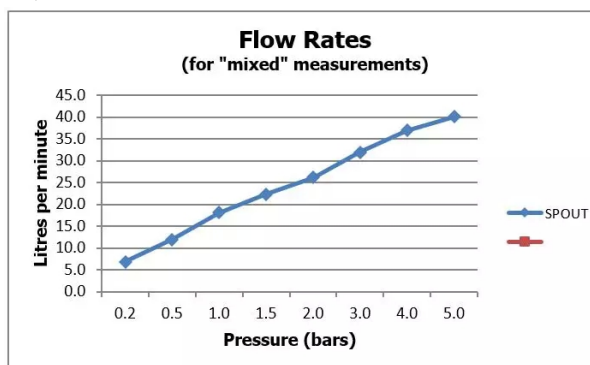

## DESCRIPTION:

knurled Accents Tablet  
2 outlet 2 handle  
vertical concealed thermostatic shower valve  
with all-flow function  
thermostatic cartridge V-704-34S  
diverter cartridge FL-802-33/2MX  
2 x 3/4" female inlets  
2 x 3/4" female outlets  
includes 3/4" - 1/2" adaptors  
tile-to mortar guard included  
min-max wall mount 75-100mm  
optimum installation depth 87mm  
minimum operating pressure  
0.2 bar LP (shower) 1.0 bar MP (bath)

## MINIMUM OPERATING PRESSURE:

0.2 bar LP (shower) 1.0 bar MP (bath)

## FLOW RATE AT 3.0 BAR FLOW PRESSURE:

32 l/min

tel: 01934 744466  
email: sales@vado.com  
www.vado.com

where inspiration flows  
taps | showering | accessories