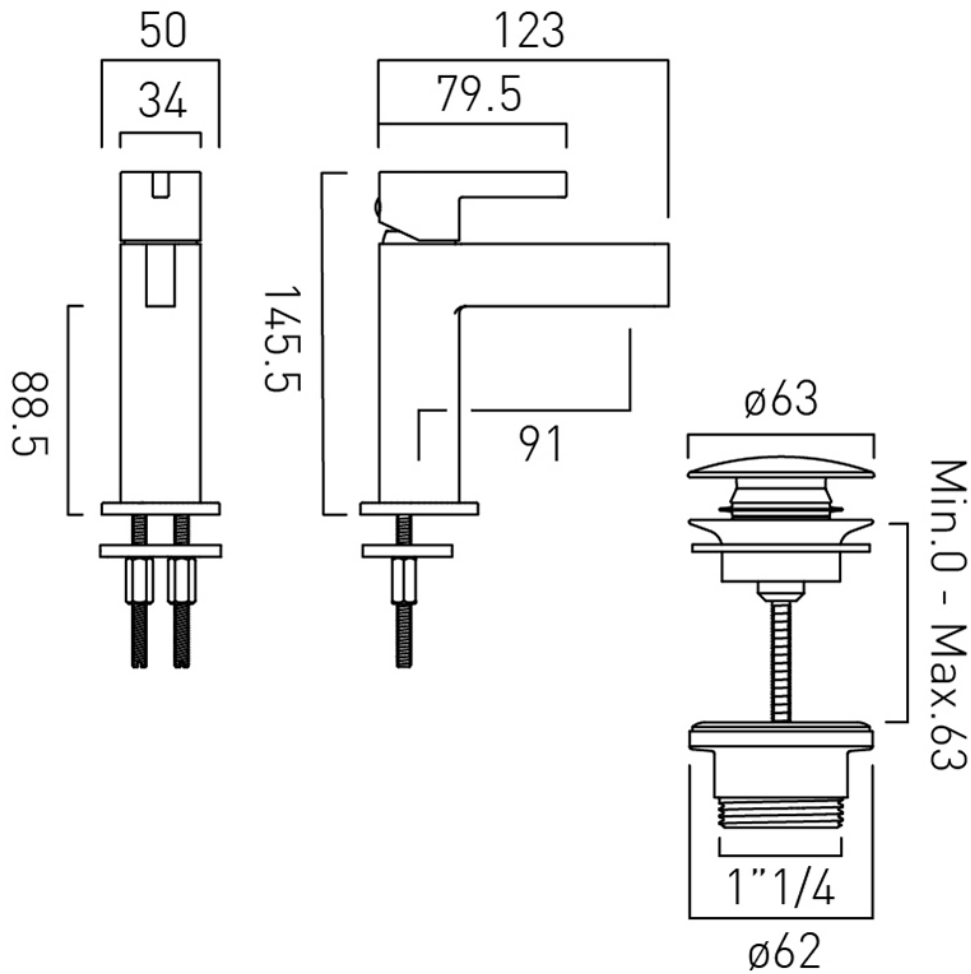

# TECHNICAL DRAWING

**COLLECTION:** EDIT

**PRODUCT CODE:** EDI-100M/CC-CP

tel: 01934 744466  
email: sales@vado.com  
www.vado.com

**where inspiration flows**  
taps | showering | accessories