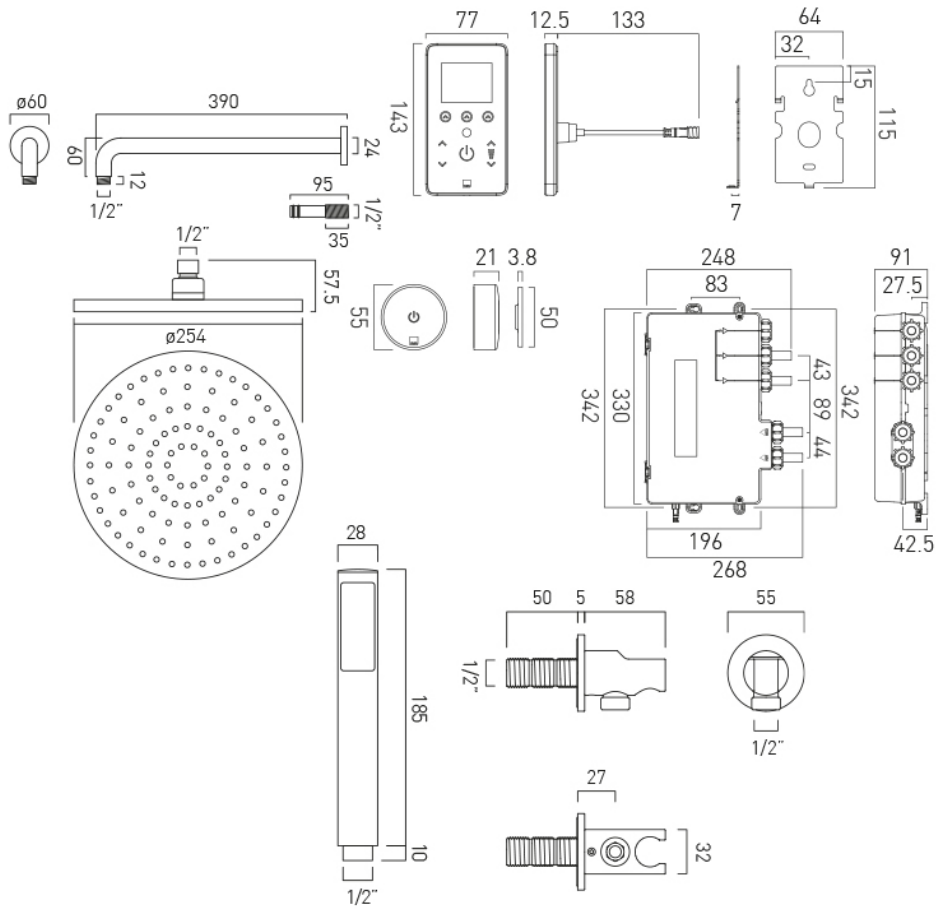

## DESCRIPTION:

Sensori

- SmartTouch pumped 2 outlet control and wireless remote
- Saturn 254mm head with shower arm
- Zoo single function shower kit with integrated outlet and bracket

minimum operating pressure 0.2 bar LP

kit comprises:

TCH-3500

WG-SATURN2/SA-C/P

ZOO-SMFKWO-C/P

installation note:

- 20mm minimum depth tolerance with a 19mm cable inlet diameter
- 10m wiring from CPU for flexible installation
- not suitable for bath fill
- not recommended for use with shower heads over 350mm in diameter
- internal pump improves the flow through the processor not through the outlet installed
- consideration needs to be made with outlet selection e.g if installing into a system with 0.2 bar pressure look out for a showering item with the same operating pressure rating

## MINIMUM OPERATING PRESSURE:

0.2 bar LP

tel: 01934 744466  
email: sales@vado.com  
www.vado.com

**where inspiration flows**  
taps | showering | accessories

# TECHNICAL DRAWING

COLLECTION: SENSORI

PRODUCT CODE: TCH-1721/LP-CP

tel: 01934 744466  
email: sales@vado.com  
www.vado.com

**where inspiration flows**  
taps | showering | accessories