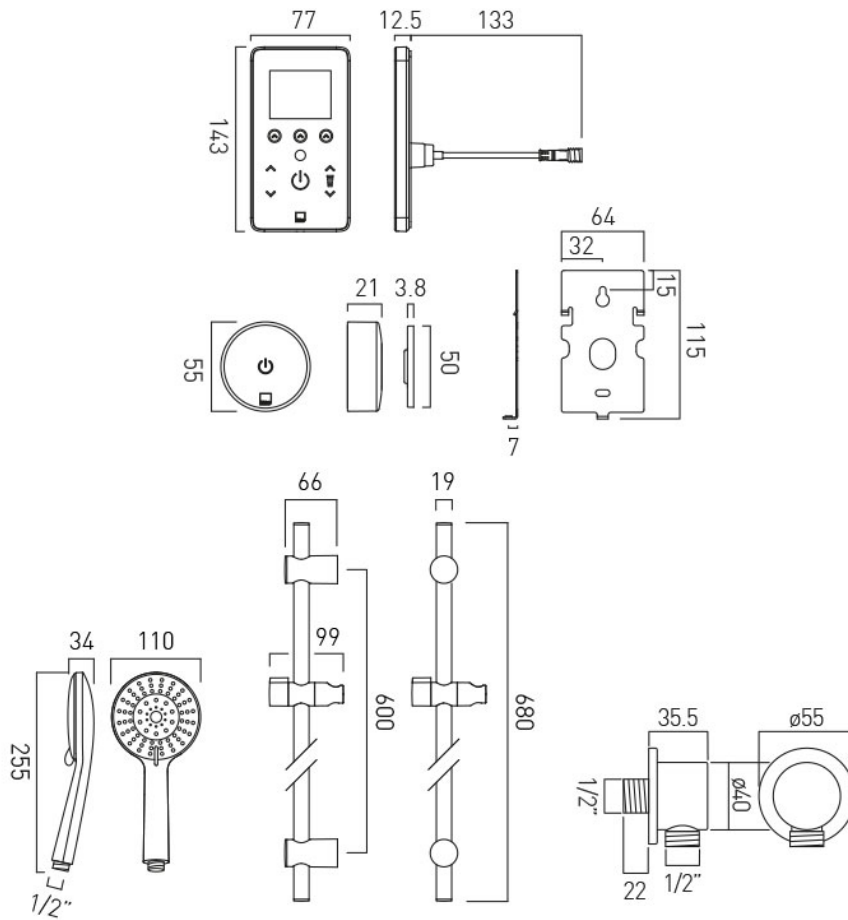

SPECIFICATION SHEET

COLLECTION: SENSORI

PRODUCT CODE: TCH-1710/LP-EM-CP

DESCRIPTION:

Sensori

- SmartTouch pumped 1 outlet control and wireless remote
 - Evolve 4 function slide rail shower kit
 - Elements wall outlet
- minimum operating pressure 0.2 bar LP
kit comprises:

TCH-1500

EVO-MFSRK-DB-C/P

ELE-OUTLET-C/P

installation note:

- 20mm minimum depth tolerance with a 19mm cable inlet diameter
- 10m wiring from CPU for flexible installation
- not suitable for bath fill
- not recommended for use with shower heads over 350mm in diameter
- internal pump improves the flow through the processor not through the outlet installed. Consideration needs to be made with outlet selection e.g if installing into a system with 0.2 bar pressure look out for a showering item with the same operating pressure rating

taps | showering | accessories

VADO

TECHNICAL DRAWING

COLLECTION: SENSORI

PRODUCT CODE: TCH-1710/LP-EM-CP

tel: 01934 744466
email: sales@vado.com
www.vado.com

where inspiration flows
taps | showering | accessories