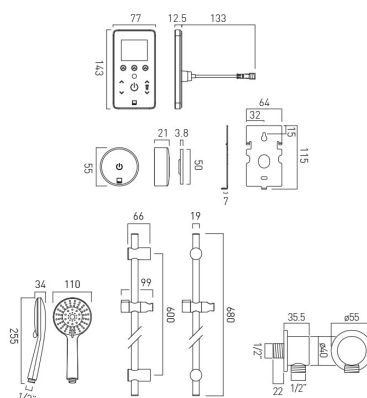

SPECIFICATION SHEET

COLLECTION: SENSORI

PRODUCT CODE: TCH-1710/LP-EM-CP

DESCRIPTION:

Sensori

- SmartTouch pumped 1 outlet control and wireless remote
 - Evolve 4 function slide rail shower kit
 - Elements wall outlet
- minimum operating pressure 0.2 bar LP
kit comprises:

TCH-1500

EVO-MFSRK-DB-C/P

ELE-OUTLET-C/P

installation note:

- 20mm minimum depth tolerance with a 19mm cable inlet diameter
- 10m wiring from CPU for flexible installation
- not suitable for bath fill
- not recommended for use with shower heads over 350mm in diameter
- internal pump improves the flow through the processor not through the outlet installed. Consideration needs to be made with outlet selection e.g if installing into a system with 0.2 bar pressure look out for a showering item with the same operating pressure rating

tel: 01836 744466

email: sales@vado.com

www.vado.com

FINISH:

Chrome

MINIMUM OPERATING PRESSURE:

0.2 bar LP

where inspiration flows

taps | showering | accessories

VADO

TECHNICAL DRAWING

COLLECTION: SENSORI

PRODUCT CODE: TCH-1710/LP-EM-CP

tel: 01934 744466
email: sales@vado.com
www.vado.com

where inspiration flows
taps | showering | accessories