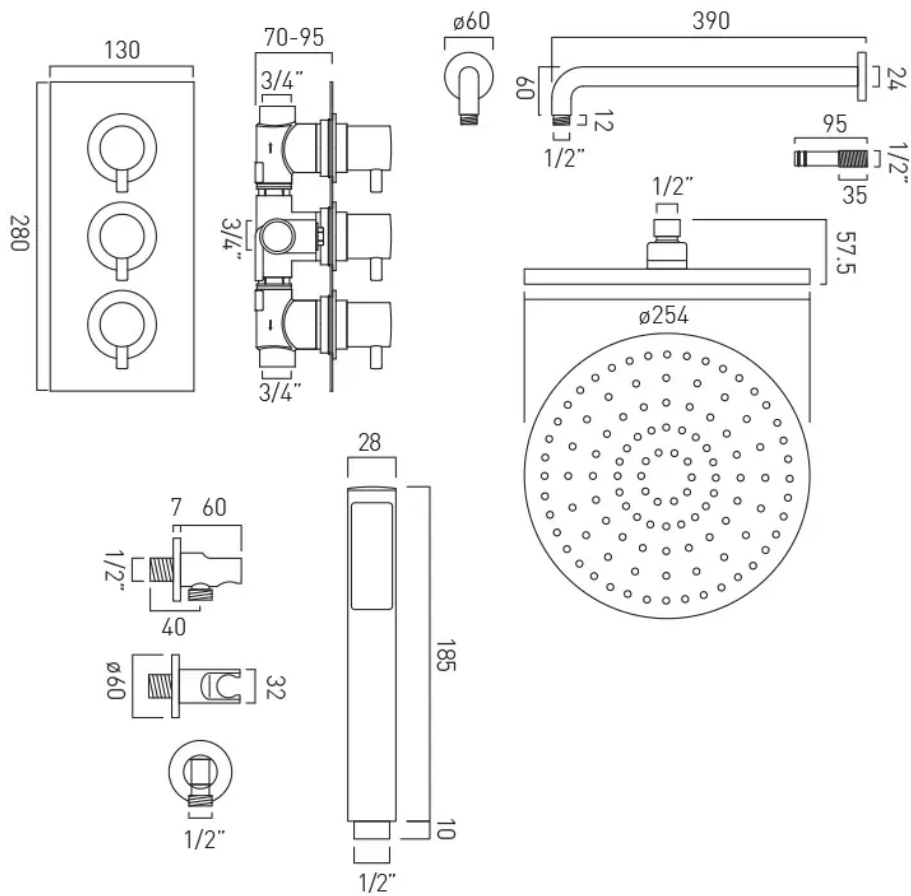

TECHNICAL DRAWING

COLLECTION:

PRODUCT CODE: DX-174251-CELSQ-CP

tel: 01934 744466
email: sales@vado.com
www.vado.com

where inspiration flows
taps | showering | accessories