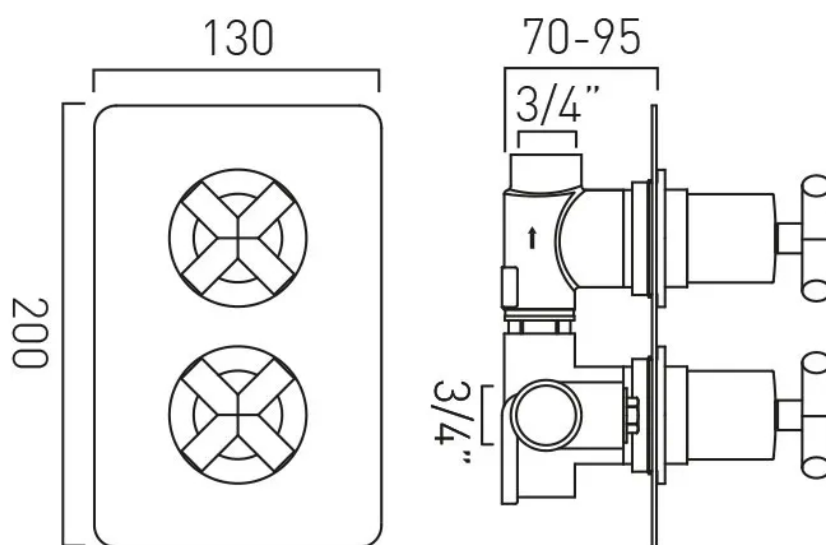

TECHNICAL DRAWING

COLLECTION: ELEMENTS

PRODUCT CODE: ELE-148D/SQ-CP

tel: 01934 744466
email: sales@vado.com
www.vado.com

where inspiration flows
taps | showering | accessories