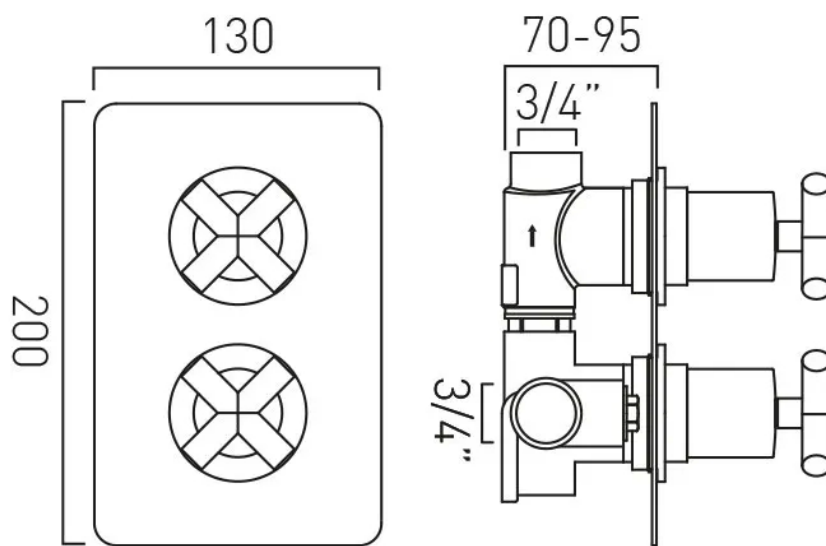

SPECIFICATION SHEET

COLLECTION: ELEMENTS

PRODUCT CODE: ELE-148D/SQ-CP

DESCRIPTION:

DX Elements
concealed 1 outlet, 2 handle thermostatic shower valve
wall mounted
with rectangular backplate
thermostatic cartridge V-001C-PLA
flow cartridge C-301-RTC
2 x 3/4" female inlets
1 x 3/4" female outlet
includes 3/4" - 1/2" adaptors
inc. bleed valve for system flush on installation
min-max wall mount 70-95mm
optimum installation depth 82mm
minimum operating pressure 0.2 bar LP (shower)
minimum operating pressure 1.0 bar MP (bath)

FINISH:

Chrome

MINIMUM OPERATING PRESSURE:

0.2 bar LP (shower) 1.0 bar MP (bath)

FLOW RATE AT 3.0 BAR FLOW PRESSURE:

30 l/min

15 year guarantee

tel: 01934 744466
email: sales@vado.com
www.vado.com

where inspiration flows
taps | showering | accessories

TECHNICAL DRAWING

COLLECTION: ELEMENTS

PRODUCT CODE: ELE-148D/SQ-CP

tel: 01934 744466
email: sales@vado.com
www.vado.com

where inspiration flows
taps | showering | accessories