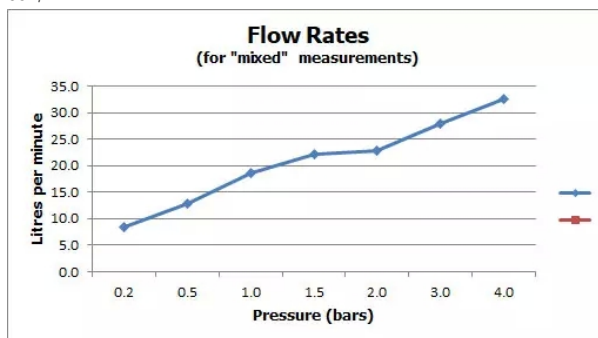

SPECIFICATION SHEET

COLLECTION: ELEMENTS

PRODUCT CODE: ELE-148D/SQ-CP

DESCRIPTION:

DX Elements
concealed 1 outlet, 2 handle thermostatic shower valve
wall mounted
with rectangular backplate
thermostatic cartridge V-001C-PLA
flow cartridge C-301-RTC
2 x 3/4" female inlets
1 x 3/4" female outlet
includes 3/4" - 1/2" adaptors
inc. bleed valve for system flush on installation
min-max wall mount 70-95mm
optimum installation depth 82mm
minimum operating pressure 0.2 bar LP (shower)
minimum operating pressure 1.0 bar MP (bath)

FINISH:

Chrome

MINIMUM OPERATING PRESSURE:

0.2 bar LP (shower) 1.0 bar MP (bath)

FLOW RATE AT 3.0 BAR FLOW PRESSURE:

30 l/min

15 year guarantee

tel: 01934 744466
email: sales@vado.com
www.vado.com