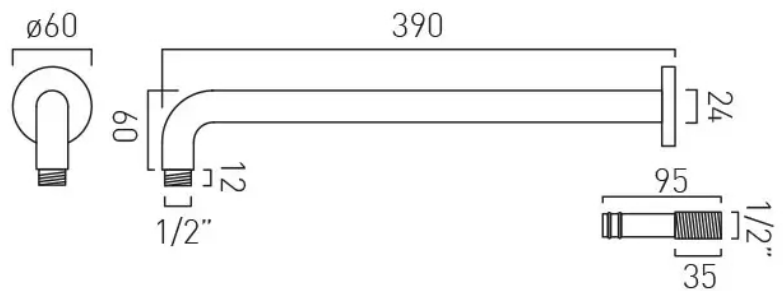

TECHNICAL DRAWING

COLLECTION: NEBULA

PRODUCT CODE: NEB-R0/20-SA-CP

tel: 01934 744466
email: sales@vado.com
www.vado.com

where inspiration flows
taps | showering | accessories