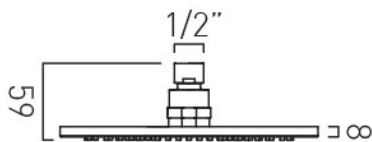

TECHNICAL DRAWING

COLLECTION: NEBULA

PRODUCT CODE: NEB-R0/20-SA-CP