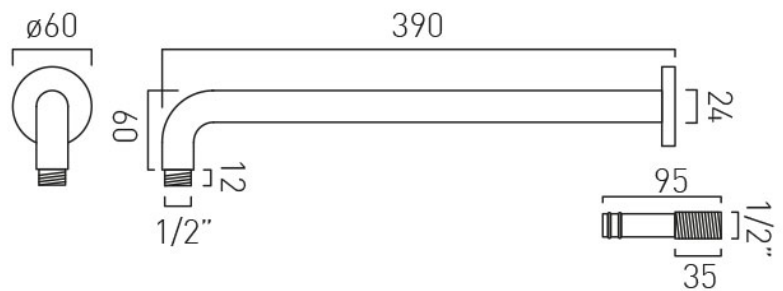

SPECIFICATION SHEET

COLLECTION: NEBULA

PRODUCT CODE: NEB-R0/20-SA-CP

DESCRIPTION:

Nebula
round single function shower head
with shower arm
wall mounted
200mm (8") diameter
minimum operating pressure 0.2 bar LP

FINISH:

Chrome

MINIMUM OPERATING PRESSURE:

0.2 bar LP

tel: 01934 744466
email: sales@vado.com
www.vado.com

where inspiration flows
taps | showering | accessories

TECHNICAL DRAWING

COLLECTION: NEBULA

PRODUCT CODE: NEB-R0/20-SA-CP

tel: 01934 744466
email: sales@vado.com
www.vado.com

where inspiration flows
taps | showering | accessories