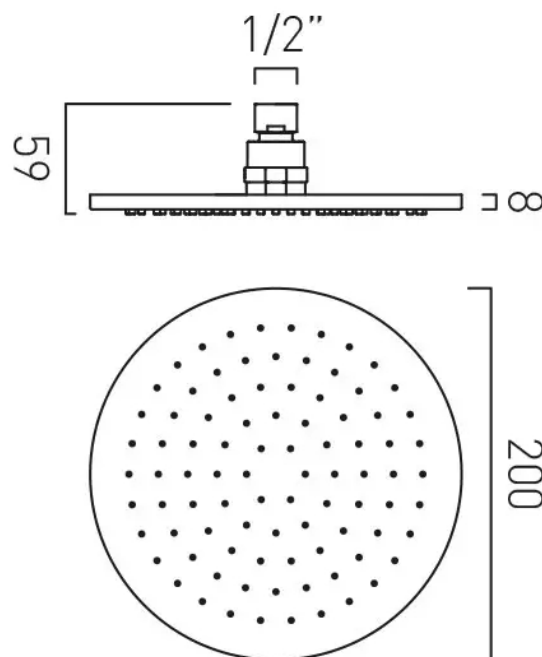

TECHNICAL DRAWING

COLLECTION: NEBULA

PRODUCT CODE: NEB-R0/20-CP

tel: 01934 744466
email: sales@vado.com
www.vado.com

where inspiration flows
taps | showering | accessories